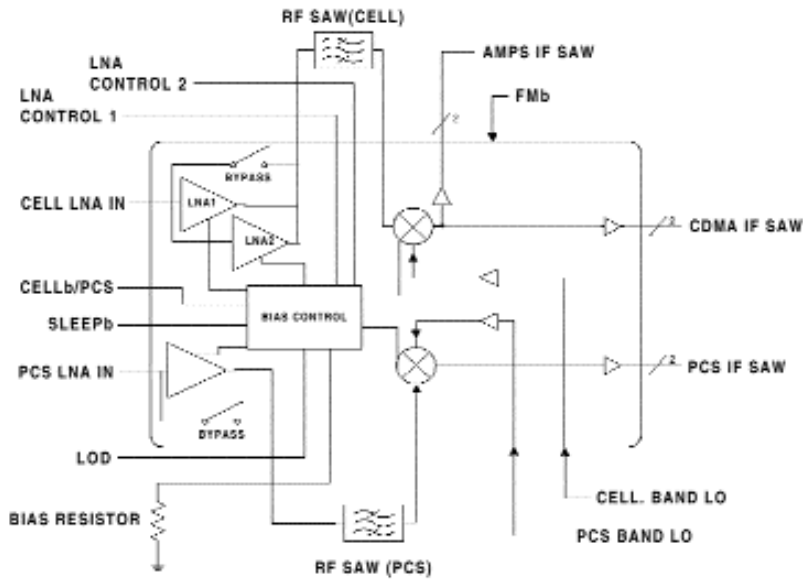

Silicon Germanium Dual-Band LNA/Downconverter RFIC CX74004

Conexant Delivers RF Chipsets for 2G and 3G CDMA Applications

The CX74004 is a tri-mode, dual-band LNA/downconverter designed in Conexant's advanced SiGe process. The device meets and exceeds cdmaOne, cdma2000, and AMPS requirements for U.S. and Korean cellular, Japan cellular, U.S. PCS and Korean PCS markets. The CX74004 can also be optimized for dual-mode GSM/wideband CDMA (WCDMA) applications in the GSM and IMT-2000 bands.

Employing silicon germanium (SiGe) bipolar complementary metal oxide semiconductor (BiCMOS) process technology, the RFIC is designed for low current consumption at a high performance. By utilizing the advanced process, standby times are up to 15 percent longer than with previous generation of devices.

The CX74004 is a super-heterodyne receiver incorporating all the components required for implementing the receiver front end, except for the RF SAW filters. It has two internal low noise amplifiers (LNAs) — one for the cellular band and another for the PCS or IMT-2000 band.

CX74004 Rx ASIC block diagram

Package dimensions – 32-pin 5mm x 5mm LGA package

Product Features

- Three-step gain LNA designed to meet intermodulation distortion specifications for CDMA applications
- Three independent mixers, one for the PCS band and two for the cellular band, designed to operate with very low LO power of -10dBm