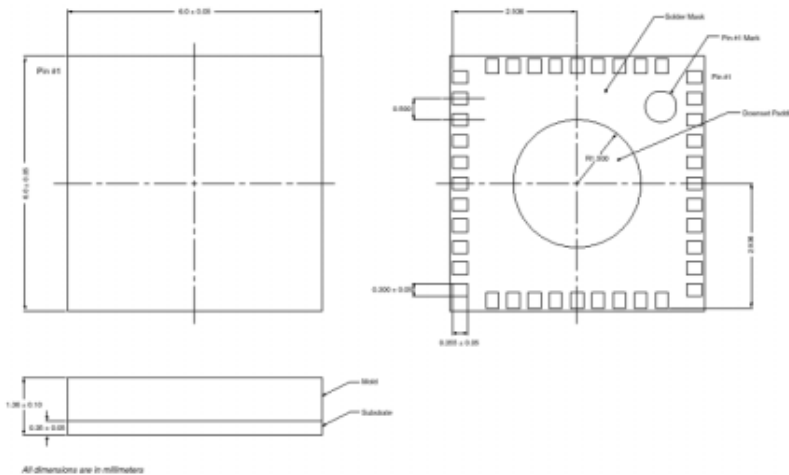

CX74004 Rx ASIC block diagram

Package dimensions – 32-pin 5mm x 5mm LGA package

Product Features

- Three-step gain LNA designed to meet intermodulation distortion specifications for CDMA applications
- Three independent mixers, one for the PCS band and two for the cellular band, designed to operate with very low LO power of -10dBm