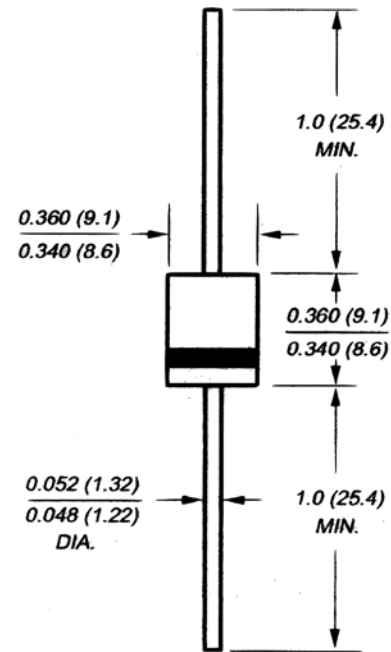

#### MECHANICAL DATA

Case: Molded plastic over glass passivated junction  
 Terminals: Plated Axial leads, solderable per MIL-STD-750, Method 2026  
 Polarity: Color band denoted positive end (cathode) except Bipolar  
 Mounting Position: Any  
 Weight: 0.07 ounces, 2.1 grams

**Case Style P600**

*Dimensions in inches and (millimeters)*

**NOTES:**

1. Non-repetitive current pulse, per Fig.3 and derated above  $T_a=25^\circ C$  per Fig.2.
2. Mounted on Copper Pad area of 0.8x0.8" (20x20mm) per Fig.5.
3. 8.3ms single half sine-wave, or equivalent square wave, Duty cycle=4 pulses per minutes maximum.