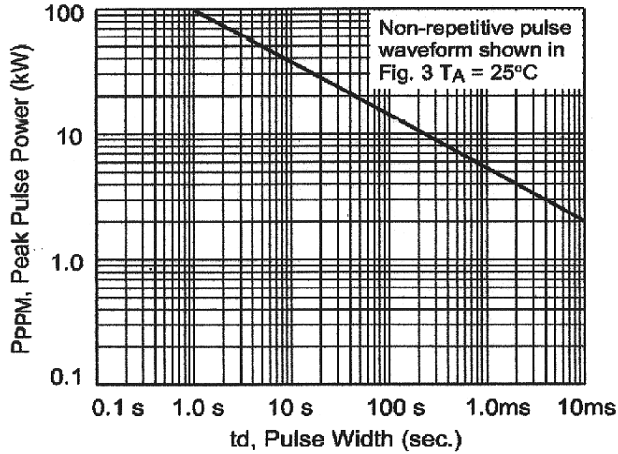

MDE Semiconductor, Inc.

78-150 Calle Tampico, Unit 210, La Quinta, CA., USA 92253 Tel: 760-564-8656 • Fax: 760-564-2414

RATING AND CHARACTERISTIC CURVES 3KP SERIES

Fig. 1 - Peak Pulse Power Rating Curve