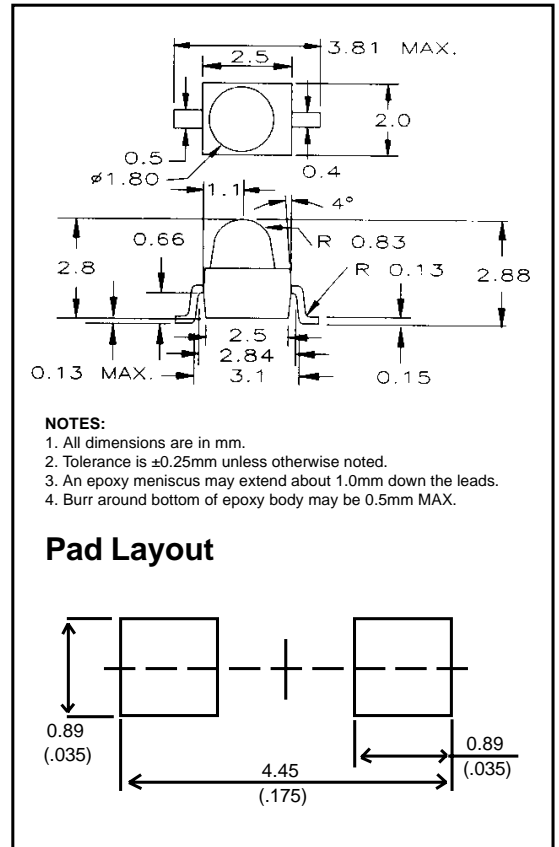

## FEATURES

- Compatible with Automatic Placement Equipment
- Packaged in 12.0mm Tape on 7" Diameter Reels
- Surface Mount LED Lamp
- Long Life Solid State Reliability

## OPTO-ELECTRICAL CHARACTERISTICS (Ta = 25°C)

Part Number	Color	Material	Package	Lens Color	Peak Wave Length	Luminous Intensity (mcd)			Forward Voltage (V)			Viewing Angle
					nm	min.	typ.	@mA	typ.	max.	@mA	typ.
MTSM3302AG-UY	YELLOW	InGaAlP ON GaAs	Gull Wing	Water Clear	593	314.2	523.7	20	2.1	2.4	20	36°
MTSMJ302AG-UO	RED-ORANGE	InGaAlP ON GaAs	Gull Wing	Water Clear	621	212.0	354.0	20	2.1	2.4	20	36°
MTSM7302AG-UR	RED	GaAlAs ON GaAs	Gull Wing	Water Clear	660	142.0	236.0	20	1.9	2.5	20	36°
MTSM2302AG-UG	GREEN	GaP	Gull Wing	Water Clear	567	50	84	20	2.1	2.6	20	36°