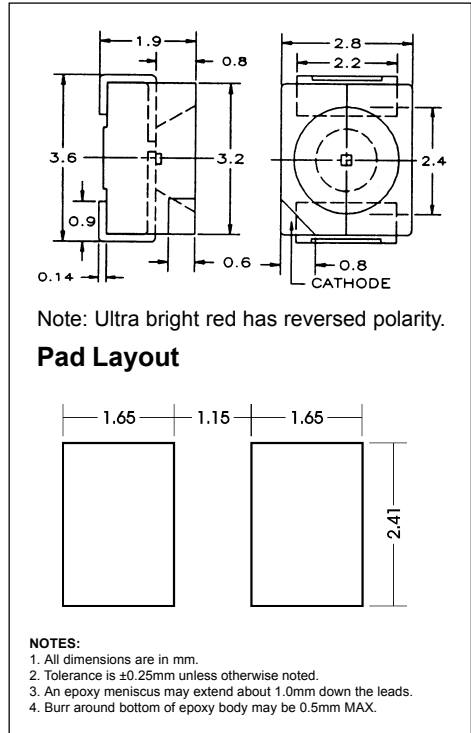

OPTO-ELECTRICAL CHARACTERISTICS (Ta = 25°C)

PART NO.	MATERIAL	LENS COLOR	VIEWING ANGLE typ.	LUMINOUS INTENSITY (mcd)			FORWARD VOLTAGE (V)			REVERSE CURRENT		PEAK WAVE LENGTH nm
				min.	typ.	@mA	typ.	max.	@mA	µA	Vr	
MTSM135K-RG	GaP/GaP	Water Clear	120°	2.2	3.7	20	2.1	3.0	20	100	5	700
MTSM235K-G	GaP/GaP	Water Clear	120°	7.4	18.8	20	2.1	3.0	20	100	5	567
MTSM335K-Y	GaAsP/GaP	Water Clear	120°	6.2	15.6	20	2.1	3.0	20	100	5	585
MTSM435K-HR	GaAsP/GaP	Water Clear	120°	8.2	20.6	20	2.1	3.0	20	100	5	635
MTSM735K-UR	GaAlAs/GaAs	Water Clear	120°	112	140	20	1.9	2.5	20	100	4	660
MTSM735KA-UR	GaAlAs	Water Clear	120°	228	285	20	1.9	2.5	20	100	4	660
MTSM145K-RG	GaP/GaP	Red Clear	120°	2.2	3.7	20	2.1	3.0	20	100	5	700
MTSM245K-G	GaP/GaP	Green Clear	120°	7.4	18.8	20	2.1	3.0	20	100	5	567
MTSM345K-Y	GaAsP/GaAs	Yellow Clear	120°	6.2	15.6	20	2.1	3.0	20	100	5	585
MTSM445K-O	GaAsP/GaAs	Orange Clear	120°	8.2	20.6	20	2.1	3.0	20	100	5	635
MTSM445K-HR	GaAsP/GaAs	Red Clear	120°	8.2	20.6	20	2.1	3.0	20	100	5	635
MTSM745K-UR	GaAlAs/GaAs	Red Clear	120°	112	140	20	1.9	2.5	20	100	4	660
MTSM745KA-UR	GaAlAs	Red Clear	120°	228	285	20	1.9	2.5	20	100	4	660