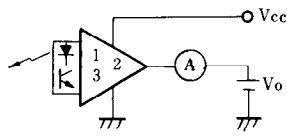

ホトセンサユニット (反射形) Photosensor Units (Reflective Type)

試験回路
Test circuit

* 1

* 2

* 3

* 4

* 5

検出対象ペーパー Paper to be detected
普通紙・OHPシート Ordinal paper・OHP sheet
トレーシングペーパー tracing paper
(紙質35GSM以上) (paper quality is more than 35GSM)