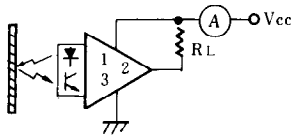

ホトセンサユニット (反射形) Photosensor Units (Reflective Type)

試験回路
Test circuit

* 1