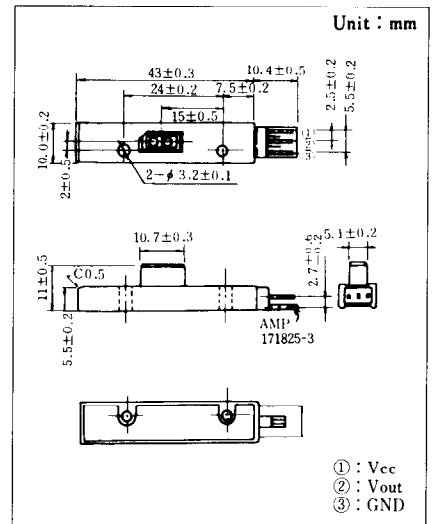

ON2509

■概要

ON2509は、ハイブリッド技術により、反射形ホトセンサにアンプを内蔵した小型、軽量、高精度、高信頼性のホトセンサユニットです。物体検知用、無接点スイッチとして特に紙検出用のホトセンサとして最適です。

■特長

- ●アンプ内蔵形で小形、高信頼性。
- ●オープンコレクタ出力。
- ●検知距離が広い：d=2~7mm。
- ●小形コネクタを使用。

■用途

- ●複写機の紙検知
- ●プリンタの紙検知

■Outline

The ON2509 is a small, light weight, highly precise and reliable photo sensor unit incorporating amplifier in the reflective photo sensor by hybrid technique. Widely applied for object detection, contactless switch and especially paper detection.

■Features

- Small size and high reliability
- Open-collector output
- Long detectable distance : d=2~7mm
- Power supply, output connection with small connector

■Use

- Paper detection of copying machine
- Paper detection of printer

■絶対最大定格 Absolute Maximum Ratings (Ta=25°C)

Item	Symbol	Value	Unit
電源電圧	Supply Voltage	V_{CC}	7.2 V
コレクタ損失	Collector Power Dissipation	P_C	360 mW
出力電圧	Output Voltage	V_{O(max)}	24 V
動作周囲温度	Operating Ambient Temperature	T_{opr}	0~+65 °C
保存温度	Storage Temperature	T_{stg}	-20~+75 °C

■電気的特性 Electrical Characteristics (Ta=25°C)

Item	Symbol	Condition	min.	typ.	max.	Unit
電源電圧	Supply Voltage		4.5	5.0	5.5	V
電源電流	Supply Current	物体検知時, R_L=∞ Object at Detection, R_L=∞		33		mA
出力吸込電流	Output Sink Current	物体非検知時, V_O=1.5V Object at Non Detection, V_O=1.5V	6			mA
"L" 出力電圧	"L" Output Voltage	物体非検知時, V_{CC}=5V, I_{SINK}=3mA Object at Non Detection, V_{CC}=5V, I_{SINK}=3mA		0.2	0.4	V
"H" 出力電圧	"H" Output Voltage	物体検知時, R_L=10kΩ V_{CC}=5V, V_O=5V Object at Detection, R_L=10kΩ V_{CC}=5V, V_O=5V	4.7	4.9		V
検知距離	Detection Distance	V_{CC}=5V		2~7		mm