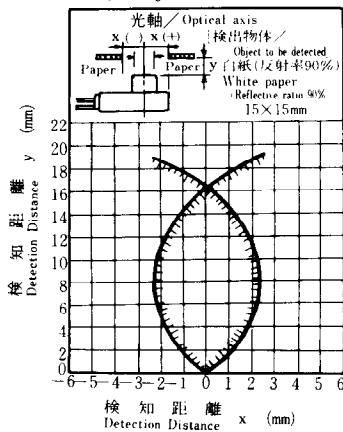

■電気的特性 Electrical Characteristics (Ta=25°C)

Item	Symbol	Condition	min.	typ.	max.	Unit
電源電圧	Supply Voltage		4.5	5.0	5.5	V
電源電流	Supply Current	物体検知時, R _L =∞ Object at Detection, R _L =∞		33		mA
出力吸込電流	Output Sink Current	物体非検知時, V _O =1.5V Object at Non Detection, V _O =1.5V	6			mA
"L" 出力電圧	"L" Output Voltage	物体非検知時, V _{CC} =5V, I _{SINK} =3mA Object at Non Detection, V _{CC} =5V, I _{SINK} =3mA		0.2	0.4	V
"H" 出力電圧	"H" Output Voltage	物体検知時, R _L =10kΩ V _{CC} =5V, V _O =5V Object at Detection, R _L =10kΩ V _{CC} =5V, V _O =5V	4.7	4.9		V
検知距離	Detection Distance	V _{CC} =5V		2~7		mm

(1)
動作領域特性
Operating Area Characteristics

(2)
動作領域特性
Operating Area Characteristics