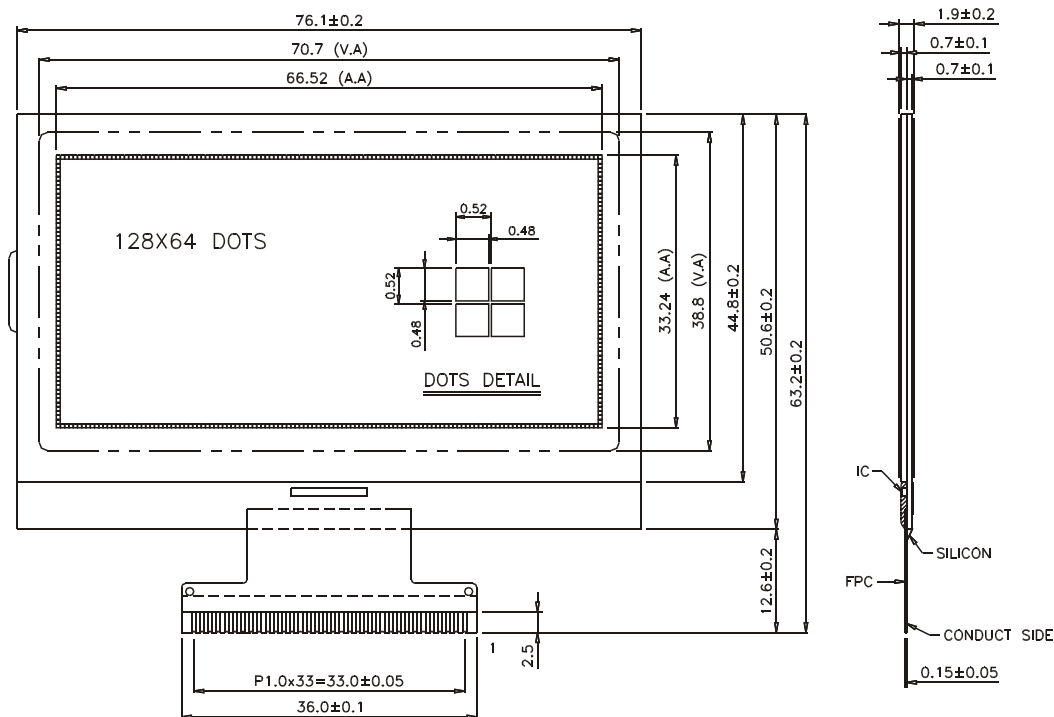

## Dimension

Dot size: W0.48 x H0.48 mm  
 Dot pitch: W0.52 x H0.52 mm  
 Active area: W66.52 x H33.24 mm  
 View area: W70.70 x H38.80 mm  
 Outline: W76.10 x H50.60 mm(not includes FPC)  
 Thickness: 1.90 mm

## Benefits:

- Supply voltage 3.3V
- Low current consumption 0.5mA without B/L
- Low profile, light & thin
- Sample available

Pin No.	1	2	3	4	5	6	7	8	9	10	11	12	13	14	15	16	17
Symbol	CS1	RES	Ao	WR(R/W)	RD(E)	D0	D1	D2	D3	D4	D5	D6	D7	V <sub>DD</sub>	V <sub>SS</sub>	V <sub>OUT</sub>	CAP5-
Pin No.	18	19	20	21	22	23	24	25	26	27	28	29	30	31	32	33	34
Symbol	VSP3-	CAP1+	CAP1-	CAP2-	CAP2+	CAP4-	VRS	V1	V2	V3	V4	V5	VR	C86	P/S	HPM	IRS