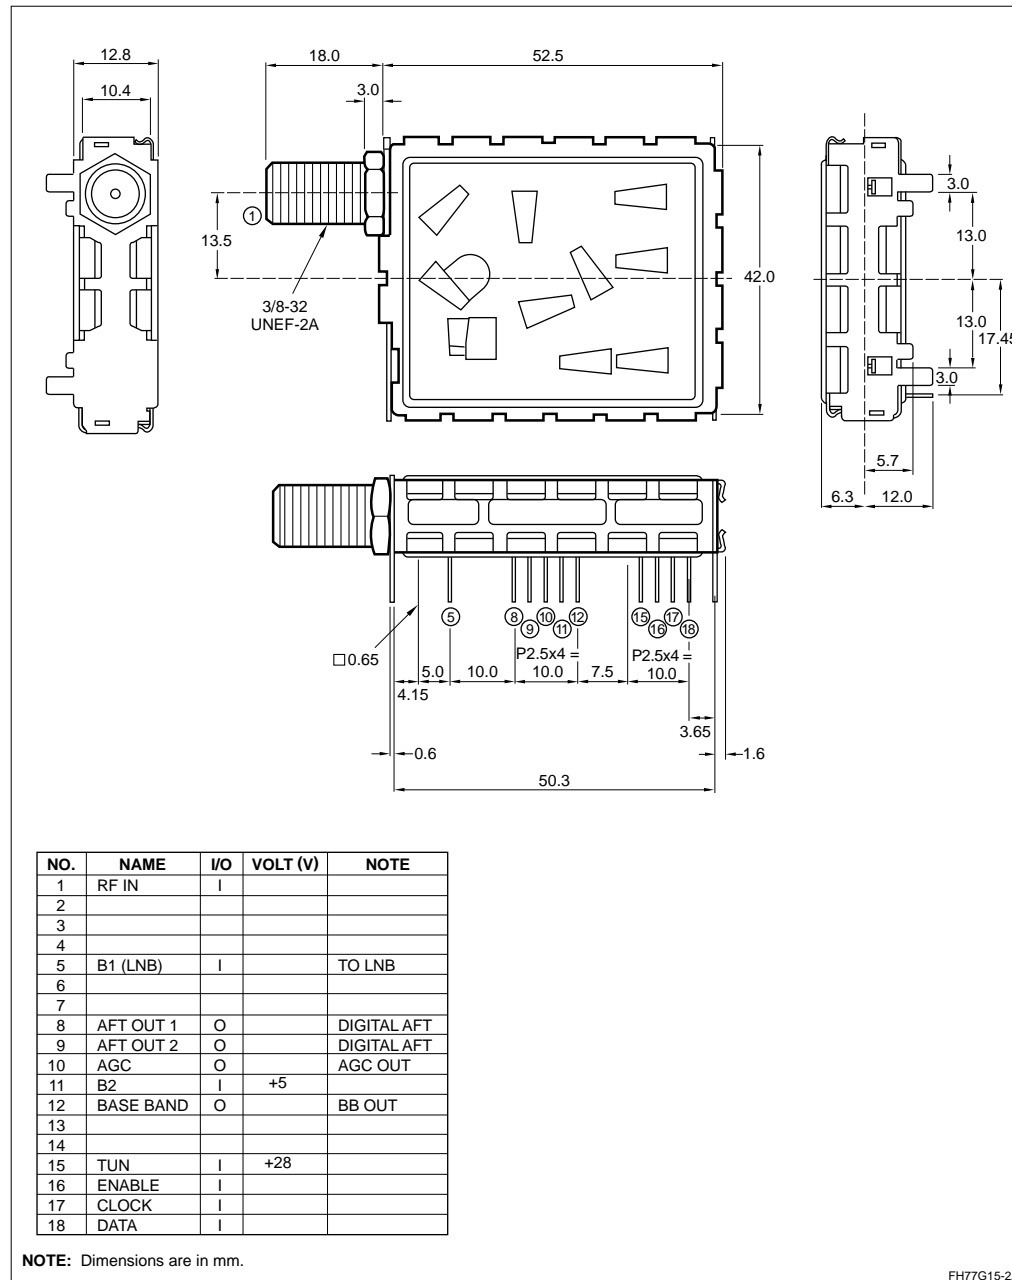

PRODUCT INFORMATION

SHARP

BSFH77G15 MECHANICAL DIMENSIONS

Sharp Electronics Corporation Regional Sales Offices

North American Headquarters

Camas, WA
Ph (360) 834-2500
Fax (360) 834-8903

West

Irvine, CA
Ph (714) 250-0225
Fax (714) 250-0438

San Jose, CA
Ph (408) 436-4900
Fax (408) 436-0924

Central

Romeoville, IL
Ph (708) 226-2400
Fax (708) 759-8572

Auburn Hills, MI
Ph (810) 377-9220
Fax (810) 377-9222

Austin, TX
Ph (512) 349-7262
Fax (512) 349-7002

DFW Airport, TX
Ph (214) 574-5205
Fax (214) 456-0360

Houston, TX
Ph (713) 955-9909
Fax (713) 955-9910

East

Burlington, MA
Ph (617) 270-7979
Fax (617) 229-9117

Annandale, NJ
Ph (908) 713-0505
Fax (908) 713-0566

Durham, NC
Ph (919) 941-0065
Fax (919) 941-0066

Distributors

Future Electronics

Canada
Ph (514) 694-7710
Fax (514) 695-3707

Marshall Industries

El Monte, CA
Ph (800) 522-0084
Fax (818) 307-6173
URL <http://www.marshall.com>

Milgray

Farmingdale, NY
Ph (800) MILGRAY (645-4729)
Fax (516) 293-6465

Reptron

Tampa, FL
Ph (800) 659-1361
Fax (813) 854-2351

Sterling Electronics Corp.

Houston, TX
Ph (800) 745-5500
Fax (713) 629-3939

FastFax Service: 1-800-833-9437

Product Information: 1-800-642-0261

World Wide Web Site: <http://www.sharpmeg.com>

SHARP
FROM SHARP MINDS
COME SHARP PRODUCTS™