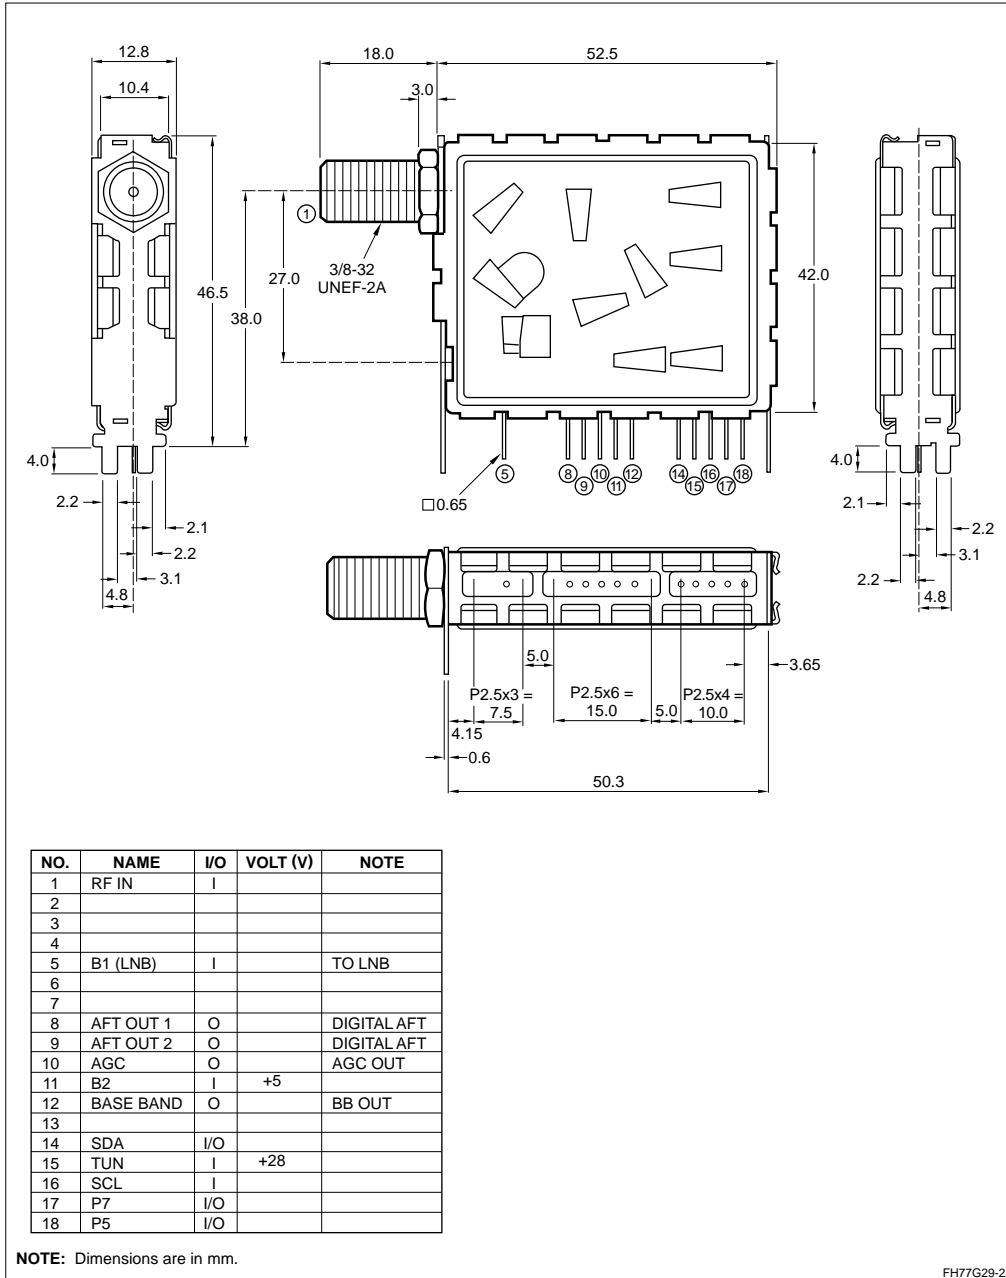

PRODUCT INFORMATION

SHARP

BSFH77G29 MECHANICAL DIMENSIONS

Sharp Electronics Corporation Regional Sales Offices

North American Headquarters

Camas, WA
Ph (360) 834-2500
Fax (360) 834-8903

West

Irvine, CA
Ph (714) 250-0225
Fax (714) 250-0438

San Jose, CA
Ph (408) 436-4900
Fax (408) 436-0924

Central

Romeoville, IL
Ph (708) 226-2400
Fax (708) 759-8572

Auburn Hills, MI
Ph (810) 377-9220
Fax (810) 377-9222

Austin, TX
Ph (512) 349-7262
Fax (512) 349-7002

DFW Airport, TX
Ph (214) 574-5205
Fax (214) 456-0360

Houston, TX
Ph (713) 955-9909
Fax (713) 955-9910

East

Burlington, MA
Ph (617) 270-7979
Fax (617) 229-9117

Annandale, NJ
Ph (908) 713-0505
Fax (908) 713-0566

Durham, NC
Ph (919) 941-0065
Fax (919) 941-0066

Distributors

Future Electronics

Canada
Ph (514) 694-7710
Fax (514) 695-3707

Marshall Industries

El Monte, CA
Ph (800) 522-0084
Fax (818) 307-6173
URL <http://www.marshall.com>

Milgray

Farmingdale, NY
Ph (800) MILGRAY (645-4729)
Fax (516) 293-6465

Reptron

Tampa, FL
Ph (800) 659-1361
Fax (813) 854-2351

Sterling Electronics Corp.

Houston, TX
Ph (800) 745-5500
Fax (713) 629-3939

FastFax Service: 1-800-833-9437

Product Information: 1-800-642-0261

World Wide Web Site: <http://www.sharpmeg.com>

SHARP
FROM SHARP MINDS
COME SHARP PRODUCTS™