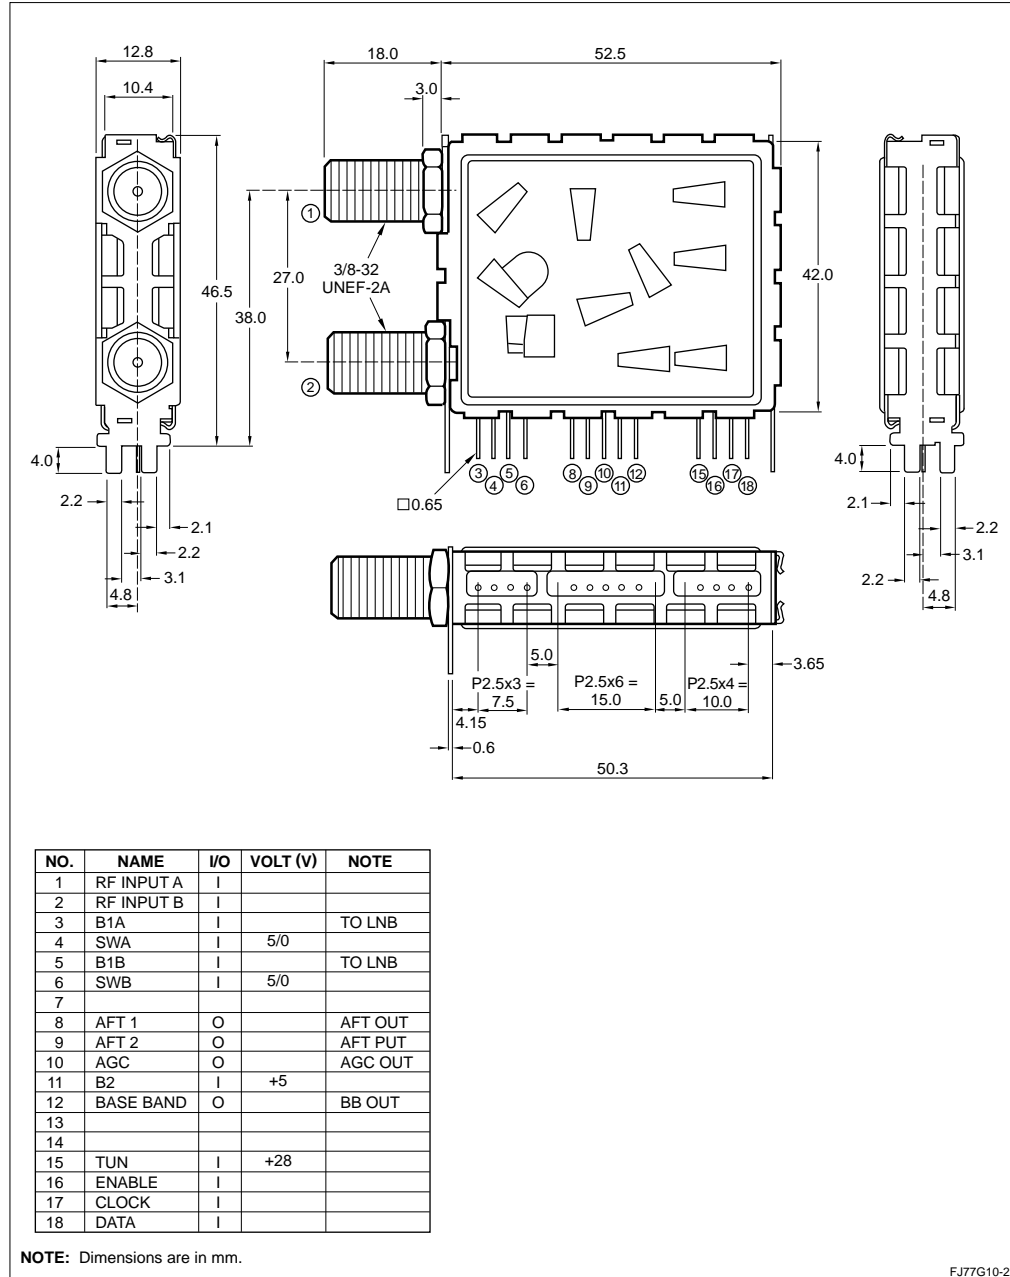

PRODUCT INFORMATION

SHARP

BSFJ77G10 MECHANICAL DIMENSIONS

Sharp Electronics Corporation Regional Sales Offices

North American Headquarters

Camas, WA
Ph (360) 834-2500
Fax (360) 834-8903

West

Irvine, CA
Ph (714) 250-0225
Fax (714) 250-0438

San Jose, CA
Ph (408) 436-4900
Fax (408) 436-0924

Central

Romeoville, IL
Ph (708) 226-2400
Fax (708) 759-8572

Auburn Hills, MI
Ph (810) 377-9220
Fax (810) 377-9222

Austin, TX
Ph (512) 349-7262
Fax (512) 349-7002

DFW Airport, TX
Ph (214) 574-5205
Fax (214) 456-0360

Houston, TX
Ph (713) 955-9909
Fax (713) 955-9910

East

Burlington, MA
Ph (617) 270-7979
Fax (617) 229-9117

Annandale, NJ
Ph (908) 713-0505
Fax (908) 713-0566

Durham, NC
Ph (919) 941-0065
Fax (919) 941-0066

Distributors

Future Electronics

Canada
Ph (514) 694-7710
Fax (514) 695-3707

Marshall Industries

El Monte, CA
Ph (800) 522-0084
Fax (818) 307-6173
URL <http://www.marshall.com>

Milgray

Farmingdale, NY
Ph (800) MILGRAY (645-4729)
Fax (516) 293-6465

Reptron

Tampa, FL
Ph (800) 659-1361
Fax (813) 854-2351

Sterling Electronics Corp.

Houston, TX
Ph (800) 745-5500
Fax (713) 629-3939

FastFax Service: 1-800-833-9437

Product Information: 1-800-642-0261

World Wide Web Site: <http://www.sharpmeg.com>

SHARP
FROM SHARP MINDS
COME SHARP PRODUCTS™