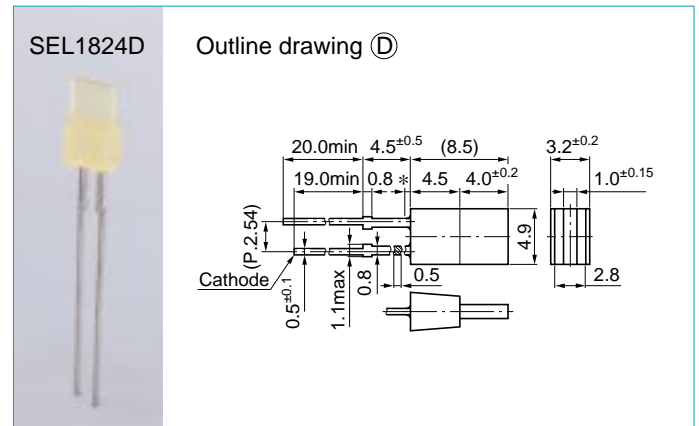

Square display LEDs

SEL1020 series

SEL1021 series

SEL1022 series

SEL1024 series

External dimensions: Unit: mm Tolerance: ±0.3
 * Resin heap: 1.5 mm Max

Absolute maximum ratings (Ta=25°C)

Symbol	Unit	Ratings
I _F	mA	30
I _{FP}	mA	100
V _R	V	3
Top	°C	-30 to +85
Tstg	°C	-30 to +100

Type No.	Display form (ø: mm)	Type of lens	Emitting color	Electro-optical characteristics (Ta=25°C)									Outline drawing
				V _F (V)		Condition I _F (mA)	I _R (μA)	Condition V _R (V)	I _v (mcd)	Condition I _F (mA)	λ _p	Δλ	
				typ	max		max		typ		(nm)	typ	
SEL1120R	 2x5	Red tinted, diffused	Red	2.0	2.5	10	50	3	0.7	10	700	100	Ⓐ
SEL1420G	 2x5	Green tinted, diffused	Green						2.0	20	560	20	
SEL1720Y	 2x5	Yellow tinted, diffused	Yellow	1.9	2.5	10	50	3	0.7	10	570	40	
SEL1820D	 2x5	Orange tinted, diffused	Amber						2.0		610	35	
SEL1920D	 2x5	Orange tinted, diffused	Orange	0.7	587	33							
SEL1121R	 3x5	Red tinted, diffused	Red	2.0	2.5	10	50	3	0.7	10	700	100	Ⓑ
SEL1421G	 3x5	Green tinted, diffused	Green						2.0	20	560	20	
SEL1721Y	 3x5	Yellow tinted, diffused	Yellow	1.9	2.5	10	50	3	0.7	10	570	40	
SEL1821D	 3x5	Orange tinted, diffused	Amber						1.5		610	35	
SEL1921D	 3x5	Orange tinted, diffused	Orange	0.7	587	33							
SEL1222R	 2.5x5	Red tinted, diffused	High intensity red	1.9	2.5	10	50	3	5.0	20	630	35	Ⓒ
SEL1422G	 2.5x5	Green tinted, diffused	Green	2.0					4.0	560	20		
SEL1722Y	 2.5x5	Yellow tinted, diffused	Yellow	1.9	2.5	10	50	3	4.0	10	570	40	
SEL1822D	 2.5x5	Orange tinted, diffused	Amber						2.5		610	35	
SEL1922D	 2.5x5	Orange tinted, diffused	Orange	3.0	587	33							
SEL1124R	 1x4.9	Red tinted, diffused	Red	2.0	2.5	10	50	3	0.7	10	700	100	Ⓓ
SEL1424G	 1x4.9	Green tinted, diffused	Green						2.0	20	560	20	
SEL1724Y	 1x4.9	Yellow tinted, diffused	Yellow	1.9	2.5	10	50	3	0.7	10	570	40	
SEL1824D	 1x4.9	Orange tinted, diffused	Amber						2.1		610	35	
SEL1924D	 1x4.9	Orange tinted, diffused	Orange	0.7	587	33							