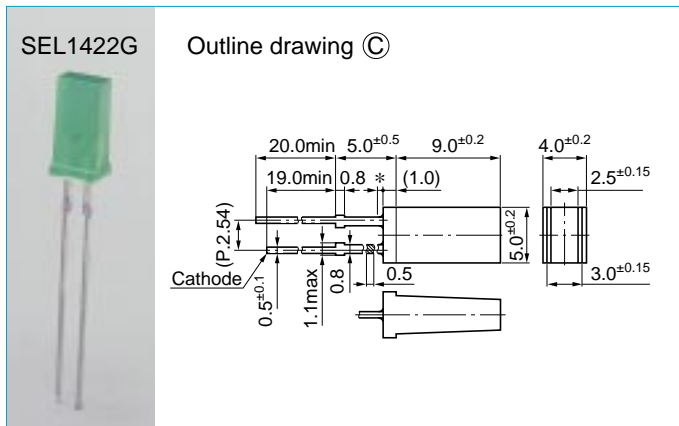

Square display LEDs

SEL1020 series

SEL1021 series

SEL1022 series

SEL1024 series

External dimensions: Unit: mm Tolerance: ±0.3
 * Resin heap: 1.5 mm Max

Absolute maximum ratings (Ta=25°C)

Symbol	Unit	Ratings
I _F	mA	30
I _{FP}	mA	100
V _R	V	3
Top	°C	-30 to +85
Tstg	°C	-30 to +100

Type No.	Display form (ø: mm)	Type of lens	Emitting color	Electro-optical characteristics (Ta=25°C)									Outline drawing
				V _F (V)		Condition I _F (mA)	I _R (μA)	Condition V _R (V)	I _v (mcd)	Condition I _F (mA)	λ _p	Δλ	
				typ	max		max		typ		(nm)	typ	
SEL1120R	 2x5	Red tinted, diffused	Red	2.0	2.5	10	50	3	0.7	10	700	100	Ⓐ
SEL1420G	 2x5	Green tinted, diffused	Green						2.0	20	560	20	
SEL1720Y	 2x5	Yellow tinted, diffused	Yellow	1.9	2.5	10	50	3	0.7	10	570	40	
SEL1820D	 2x5	Orange tinted, diffused	Amber						2.0		610	35	
SEL1920D	 2x5	Orange tinted, diffused	Orange	0.7	587	33							
SEL1121R	 3x5	Red tinted, diffused	Red	2.0	2.5	10	50	3	0.7	10	700	100	Ⓑ
SEL1421G	 3x5	Green tinted, diffused	Green						2.0	20	560	20	
SEL1721Y	 3x5	Yellow tinted, diffused	Yellow	1.9	2.5	10	50	3	0.7	10	570	40	
SEL1821D	 3x5	Orange tinted, diffused	Amber						1.5		610	35	
SEL1921D	 3x5	Orange tinted, diffused	Orange	0.7	587	33							
SEL1222R	 2.5x5	Red tinted, diffused	High intensity red	1.9	2.5	10	50	3	5.0	20	630	35	Ⓒ
SEL1422G	 2.5x5	Green tinted, diffused	Green	2.0					4.0	560	20		
SEL1722Y	 2.5x5	Yellow tinted, diffused	Yellow	1.9	2.5	10	50	3	4.0	10	570	40	
SEL1822D	 2.5x5	Orange tinted, diffused	Amber						2.5		610	35	
SEL1922D	 2.5x5	Orange tinted, diffused	Orange	3.0	587	33							
SEL1124R	 1x4.9	Red tinted, diffused	Red	2.0	2.5	10	50	3	0.7	10	700	100	Ⓓ
SEL1424G	 1x4.9	Green tinted, diffused	Green						2.0	20	560	20	
SEL1724Y	 1x4.9	Yellow tinted, diffused	Yellow	1.9	2.5	10	50	3	0.7	10	570	40	
SEL1824D	 1x4.9	Orange tinted, diffused	Amber						2.1		610	35	
SEL1924D	 1x4.9	Orange tinted, diffused	Orange	0.7	587	33							