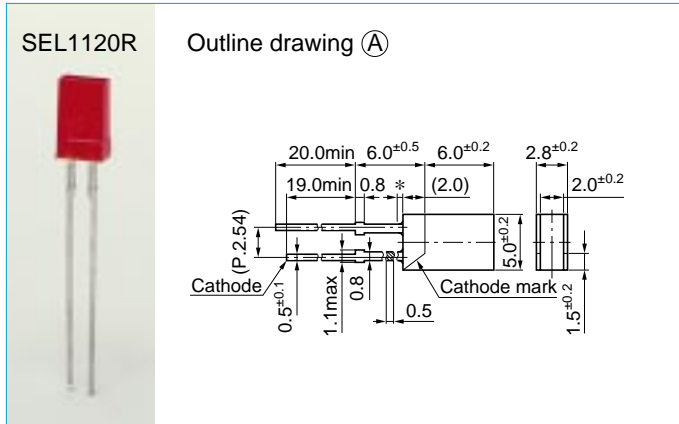

Square display LEDs

SEL1020 series

SEL1021 series

SEL1022 series

SEL1024 series

External dimensions: Unit: mm Tolerance: ±0.3
 * Resin heap: 1.5 mm Max

Absolute maximum ratings (Ta=25°C)

Symbol	Unit	Ratings
I _F	mA	30
I _{FP}	mA	100
V _R	V	3
Top	°C	-30 to +85
Tstg	°C	-30 to +100

Type No.	Display form (ø: mm)	Type of lens	Emitting color	Electro-optical characteristics (Ta=25°C)									Outline drawing
				V _F (V)		Condition I _F (mA)	I _R (μA)	Condition V _R (V)	I _v (mcd)	Condition I _F (mA)	λ _p	Δλ	
				typ	max		max		typ		(nm)	typ	
SEL1120R	 2x5	Red tinted, diffused	Red	2.0	2.5	10	50	3	0.7	10	700	100	Ⓐ
SEL1420G	 2x5	Green tinted, diffused	Green						2.0	20	560	20	
SEL1720Y	 2x5	Yellow tinted, diffused	Yellow	1.9	2.5	10	50	3	0.7	10	570	40	
SEL1820D	 2x5	Orange tinted, diffused	Amber						2.0		610	35	
SEL1920D	 2x5	Orange tinted, diffused	Orange	0.7	587	33							
SEL1121R	 3x5	Red tinted, diffused	Red	2.0	2.5	10	50	3	0.7	10	700	100	Ⓑ
SEL1421G	 3x5	Green tinted, diffused	Green						2.0	20	560	20	
SEL1721Y	 3x5	Yellow tinted, diffused	Yellow	1.9	2.5	10	50	3	0.7	10	570	40	
SEL1821D	 3x5	Orange tinted, diffused	Amber						1.5		610	35	
SEL1921D	 3x5	Orange tinted, diffused	Orange	0.7	587	33							
SEL1222R	 2.5x5	Red tinted, diffused	High intensity red	1.9	2.5	10	50	3	5.0	20	630	35	Ⓒ
SEL1422G	 2.5x5	Green tinted, diffused	Green	2.0					4.0	560	20		
SEL1722Y	 2.5x5	Yellow tinted, diffused	Yellow	1.9	2.5	10	50	3	4.0	10	570	40	
SEL1822D	 2.5x5	Orange tinted, diffused	Amber						2.5		610	35	
SEL1922D	 2.5x5	Orange tinted, diffused	Orange	3.0	587	33							
SEL1124R	 1x4.9	Red tinted, diffused	Red	2.0	2.5	10	50	3	0.7	10	700	100	Ⓓ
SEL1424G	 1x4.9	Green tinted, diffused	Green						2.0	20	560	20	
SEL1724Y	 1x4.9	Yellow tinted, diffused	Yellow	1.9	2.5	10	50	3	0.7	10	570	40	
SEL1824D	 1x4.9	Orange tinted, diffused	Amber						2.1		610	35	
SEL1924D	 1x4.9	Orange tinted, diffused	Orange	0.7	587	33							