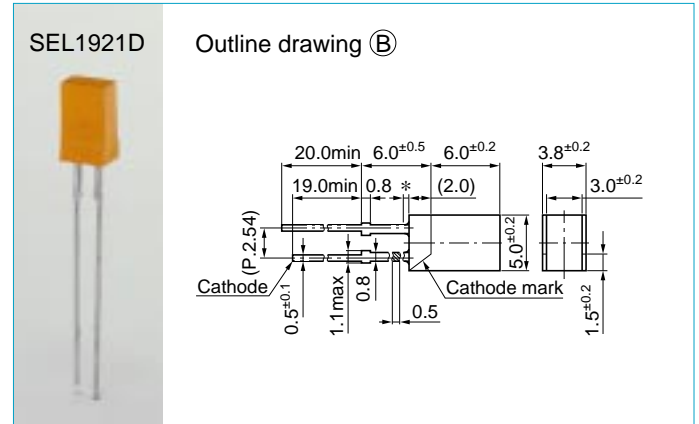

Square display LEDs

SEL1020 series

SEL1021 series

SEL1022 series

SEL1024 series

External dimensions: Unit: mm Tolerance: ±0.3
 * Resin heap: 1.5 mm Max

Absolute maximum ratings (Ta=25°C)

Symbol	Unit	Ratings
I _F	mA	30
I _{FP}	mA	100
V _R	V	3
Top	°C	-30 to +85
Tstg	°C	-30 to +100

Type No.	Display form (ø: mm)	Type of lens	Emitting color	Electro-optical characteristics (Ta=25°C)									Outline drawing
				V _F (V)		Condition I _F (mA)	I _R (μA)	Condition V _R (V)	I _v (mcd)	Condition I _F (mA)	λ _p	Δλ	
				typ	max		max		typ		(nm)	typ	
SEL1120R	 2x5	Red tinted, diffused	Red	2.0	2.5	10	50	3	0.7	10	700	100	Ⓐ
SEL1420G	 2x5	Green tinted, diffused	Green						2.0	20	560	20	
SEL1720Y	 2x5	Yellow tinted, diffused	Yellow	1.9	2.5	10	50	3	0.7	10	570	40	
SEL1820D	 2x5	Orange tinted, diffused	Amber						2.0		610	35	
SEL1920D	 2x5	Orange tinted, diffused	Orange	0.7	587	33							
SEL1121R	 3x5	Red tinted, diffused	Red	2.0	2.5	10	50	3	0.7	10	700	100	Ⓑ
SEL1421G	 3x5	Green tinted, diffused	Green						2.0	20	560	20	
SEL1721Y	 3x5	Yellow tinted, diffused	Yellow	1.9	2.5	10	50	3	0.7	10	570	40	
SEL1821D	 3x5	Orange tinted, diffused	Amber						1.5		610	35	
SEL1921D	 3x5	Orange tinted, diffused	Orange	0.7	587	33							
SEL1222R	 2.5x5	Red tinted, diffused	High intensity red	1.9	2.5	10	50	3	5.0	20	630	35	Ⓒ
SEL1422G	 2.5x5	Green tinted, diffused	Green	2.0					4.0	560	20		
SEL1722Y	 2.5x5	Yellow tinted, diffused	Yellow	1.9	2.5	10	50	3	4.0	10	570	40	
SEL1822D	 2.5x5	Orange tinted, diffused	Amber						2.5		610	35	
SEL1922D	 2.5x5	Orange tinted, diffused	Orange	3.0	587	33							
SEL1124R	 1x4.9	Red tinted, diffused	Red	2.0	2.5	10	50	3	0.7	10	700	100	Ⓓ
SEL1424G	 1x4.9	Green tinted, diffused	Green						2.0	20	560	20	
SEL1724Y	 1x4.9	Yellow tinted, diffused	Yellow	1.9	2.5	10	50	3	0.7	10	570	40	
SEL1824D	 1x4.9	Orange tinted, diffused	Amber						2.1		610	35	
SEL1924D	 1x4.9	Orange tinted, diffused	Orange	0.7	587	33							