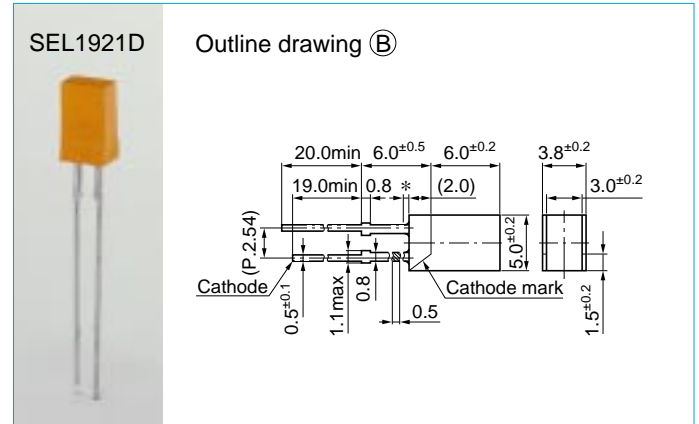

SEL1021 series