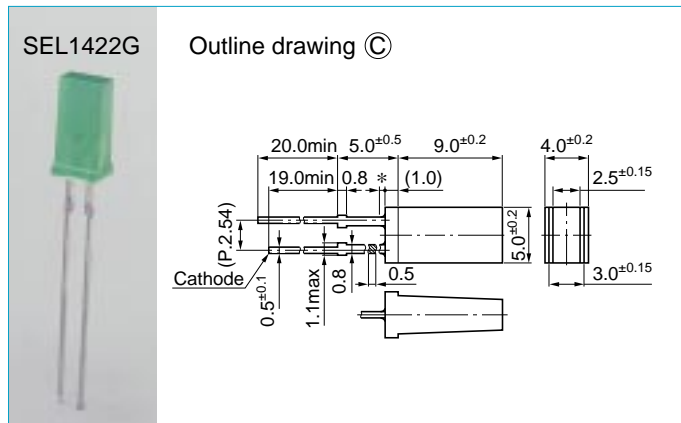

## SEL1024 series

External dimensions: Unit: mm Tolerance: ±0.3  
 \* Resin heap: 1.5 mm Max

**Absolute maximum ratings (Ta=25°C)**

Symbol	Unit	Ratings
I <sub>F</sub>	mA	30
I <sub>FP</sub>	mA	100
V <sub>R</sub>	V	3
Top	°C	-30 to +85
Tstg	°C	-30 to +100