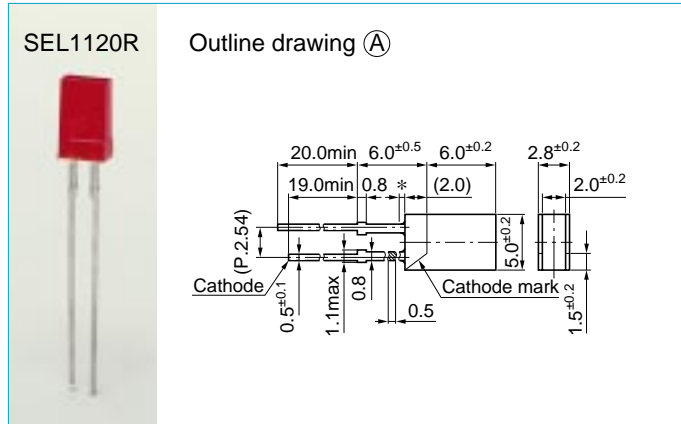

Square display LEDs

SEL1020 series