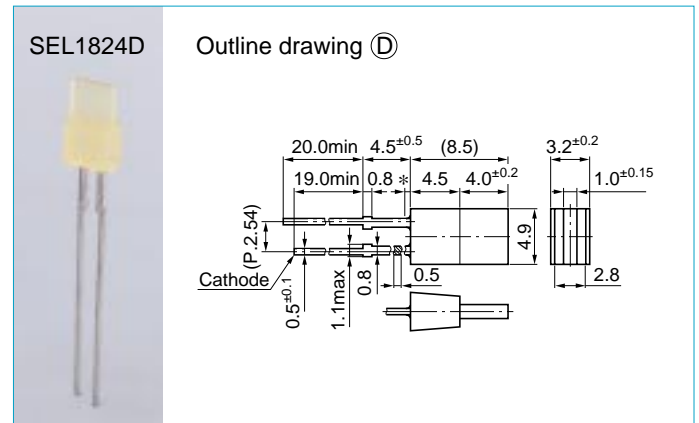

## SEL1024 series

External dimensions: Unit: mm Tolerance: ±0.3  
 \* Resin heap: 1.5 mm Max

**Absolute maximum ratings (Ta=25°C)**

Symbol	Unit	Ratings
I <sub>F</sub>	mA	30
I <sub>FP</sub>	mA	100
V <sub>R</sub>	V	3
Top	°C	-30 to +85
Tstg	°C	-30 to +100