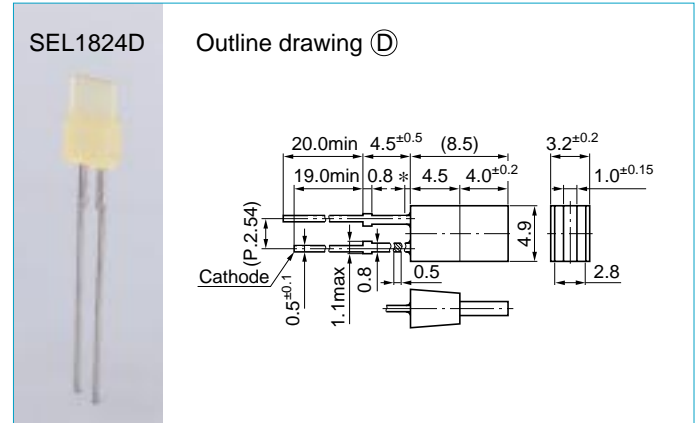

Square display LEDs

SEL1020 series

SEL1021 series

SEL1022 series

SEL1024 series

External dimensions: Unit: mm Tolerance: ±0.3
 * Resin heap: 1.5 mm Max

Absolute maximum ratings (Ta=25°C)

Symbol	Unit	Ratings
I _F	mA	30
I _{FP}	mA	100
V _R	V	3
Top	°C	-30 to +85
Tstg	°C	-30 to +100

Type No.	Display form (ø: mm)	Type of lens	Emitting color	Electro-optical characteristics (Ta=25°C)								Outline drawing	
				V _F (V)		Condition I _F (mA)	I _R (μA)	Condition V _R (V)	I _v (mcd)		λ _p (nm)		Δλ
				typ	max				typ	Condition I _F (mA)			
SEL1120R	 2x5	Red tinted, diffused	Red	2.0	2.5	10	50	3	0.7	10	700	100	Ⓐ
SEL1420G	 2x5	Green tinted, diffused	Green						2.0	20	560	20	
SEL1720Y	 2x5	Yellow tinted, diffused	Yellow	1.9	2.5	10	50	3	0.7	10	570	40	
SEL1820D	 2x5	Orange tinted, diffused	Amber						2.0		610	35	
SEL1920D	 2x5	Orange tinted, diffused	Orange	0.7	587	33							
SEL1121R	 3x5	Red tinted, diffused	Red	2.0	2.5	10	50	3	0.7	10	700	100	Ⓑ
SEL1421G	 3x5	Green tinted, diffused	Green						2.0	20	560	20	
SEL1721Y	 3x5	Yellow tinted, diffused	Yellow	1.9	2.5	10	50	3	0.7	10	570	40	
SEL1821D	 3x5	Orange tinted, diffused	Amber						1.5		610	35	
SEL1921D	 3x5	Orange tinted, diffused	Orange	0.7	587	33							
SEL1222R	 2.5x5	Red tinted, diffused	High intensity red	1.9	2.5	10	50	3	5.0	20	630	35	Ⓒ
SEL1422G	 2.5x5	Green tinted, diffused	Green	2.0					4.0	560	20		
SEL1722Y	 2.5x5	Yellow tinted, diffused	Yellow	1.9	2.5	10	50	3	4.0	10	570	40	
SEL1822D	 2.5x5	Orange tinted, diffused	Amber						2.5		610	35	
SEL1922D	 2.5x5	Orange tinted, diffused	Orange	3.0	587	33							
SEL1124R	 1x4.9	Red tinted, diffused	Red	2.0	2.5	10	50	3	0.7	10	700	100	Ⓓ
SEL1424G	 1x4.9	Green tinted, diffused	Green						2.0	20	560	20	
SEL1724Y	 1x4.9	Yellow tinted, diffused	Yellow	1.9	2.5	10	50	3	0.7	10	570	40	
SEL1824D	 1x4.9	Orange tinted, diffused	Amber						2.1		610	35	
SEL1924D	 1x4.9	Orange tinted, diffused	Orange	0.7	587	33							