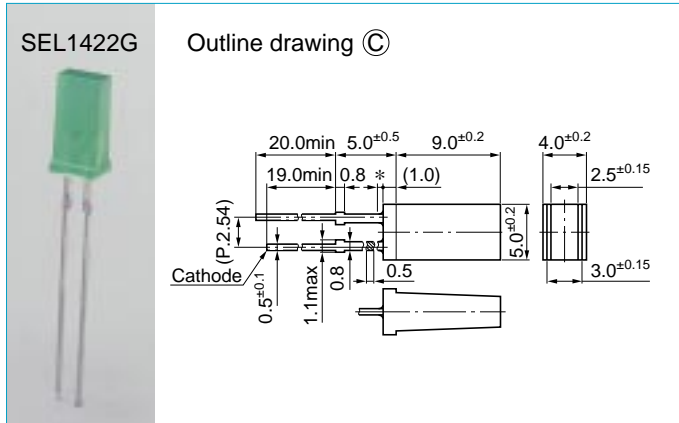

Square display LEDs

SEL1020 series

SEL1021 series

SEL1022 series

SEL1024 series

External dimensions: Unit: mm Tolerance: ±0.3
 * Resin heap: 1.5 mm Max

Absolute maximum ratings (Ta=25°C)

Symbol	Unit	Ratings
I _F	mA	30
I _{FP}	mA	100
V _R	V	3
Top	°C	-30 to +85
Tstg	°C	-30 to +100

Type No.	Display form (ø: mm)	Type of lens	Emitting color	Electro-optical characteristics (Ta=25°C)								Outline drawing	
				V _F (V)		Condition I _F (mA)	I _R (μA)	Condition V _R (V)	I _v (mcd)		λ _p (nm)		Δλ
				typ	max				typ	Condition I _F (mA)			
SEL1120R	 2x5	Red tinted, diffused	Red	2.0	2.5	10	50	3	0.7	10	700	100	Ⓐ
SEL1420G	 2x5	Green tinted, diffused	Green						2.0	20	560	20	
SEL1720Y	 2x5	Yellow tinted, diffused	Yellow	1.9	2.5	10	50	3	0.7	10	570	40	
SEL1820D	 2x5	Orange tinted, diffused	Amber						2.0		610	35	
SEL1920D	 2x5	Orange tinted, diffused	Orange	0.7	587	33							
SEL1121R	 3x5	Red tinted, diffused	Red	2.0	2.5	10	50	3	0.7	10	700	100	Ⓑ
SEL1421G	 3x5	Green tinted, diffused	Green						2.0	20	560	20	
SEL1721Y	 3x5	Yellow tinted, diffused	Yellow	1.9	2.5	10	50	3	0.7	10	570	40	
SEL1821D	 3x5	Orange tinted, diffused	Amber						1.5		610	35	
SEL1921D	 3x5	Orange tinted, diffused	Orange	0.7	587	33							
SEL1222R	 2.5x5	Red tinted, diffused	High intensity red	1.9	2.5	10	50	3	5.0	20	630	35	Ⓒ
SEL1422G	 2.5x5	Green tinted, diffused	Green	2.0					4.0	560	20		
SEL1722Y	 2.5x5	Yellow tinted, diffused	Yellow	1.9	2.5	10	50	3	4.0	10	570	40	
SEL1822D	 2.5x5	Orange tinted, diffused	Amber						2.5		610	35	
SEL1922D	 2.5x5	Orange tinted, diffused	Orange	3.0	587	33							
SEL1124R	 1x4.9	Red tinted, diffused	Red	2.0	2.5	10	50	3	0.7	10	700	100	Ⓓ
SEL1424G	 1x4.9	Green tinted, diffused	Green						2.0	20	560	20	
SEL1724Y	 1x4.9	Yellow tinted, diffused	Yellow	1.9	2.5	10	50	3	0.7	10	570	40	
SEL1824D	 1x4.9	Orange tinted, diffused	Amber						2.1		610	35	
SEL1924D	 1x4.9	Orange tinted, diffused	Orange	0.7	587	33							