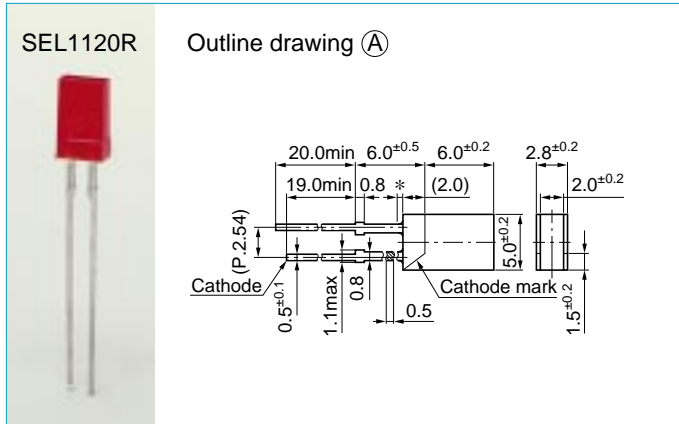

Square display LEDs

SEL1020 series

SEL1021 series

SEL1022 series

SEL1024 series

External dimensions: Unit: mm Tolerance: ±0.3
 * Resin heap: 1.5 mm Max

Absolute maximum ratings (Ta=25°C)

Symbol	Unit	Ratings
I _F	mA	30
I _{FP}	mA	100
V _R	V	3
Top	°C	-30 to +85
Tstg	°C	-30 to +100

Type No.	Display form (ø: mm)	Type of lens	Emitting color	Electro-optical characteristics (Ta=25°C)								Outline drawing	
				V _F (V)		Condition I _F (mA)	I _R (μA)	Condition V _R (V)	I _v (mcd)		λ _p (nm)		Δλ
				typ	max				typ	Condition I _F (mA)			
SEL1120R	 2x5	Red tinted, diffused	Red	2.0	2.5	10	50	3	0.7	10	700	100	Ⓐ
SEL1420G	 2x5	Green tinted, diffused	Green						2.0	20	560	20	
SEL1720Y	 2x5	Yellow tinted, diffused	Yellow	1.9	2.5	10	50	3	0.7	10	570	40	
SEL1820D	 2x5	Orange tinted, diffused	Amber						2.0		610	35	
SEL1920D	 2x5	Orange tinted, diffused	Orange	0.7	587	33							
SEL1121R	 3x5	Red tinted, diffused	Red	2.0	2.5	10	50	3	0.7	10	700	100	Ⓑ
SEL1421G	 3x5	Green tinted, diffused	Green						2.0	20	560	20	
SEL1721Y	 3x5	Yellow tinted, diffused	Yellow	1.9	2.5	10	50	3	0.7	10	570	40	
SEL1821D	 3x5	Orange tinted, diffused	Amber						1.5		610	35	
SEL1921D	 3x5	Orange tinted, diffused	Orange	0.7	587	33							
SEL1222R	 2.5x5	Red tinted, diffused	High intensity red	1.9	2.5	10	50	3	5.0	20	630	35	Ⓒ
SEL1422G	 2.5x5	Green tinted, diffused	Green	2.0					4.0	560	20		
SEL1722Y	 2.5x5	Yellow tinted, diffused	Yellow	1.9	2.5	10	50	3	4.0	10	570	40	
SEL1822D	 2.5x5	Orange tinted, diffused	Amber						2.5		610	35	
SEL1922D	 2.5x5	Orange tinted, diffused	Orange	3.0	587	33							
SEL1124R	 1x4.9	Red tinted, diffused	Red	2.0	2.5	10	50	3	0.7	10	700	100	Ⓓ
SEL1424G	 1x4.9	Green tinted, diffused	Green						2.0	20	560	20	
SEL1724Y	 1x4.9	Yellow tinted, diffused	Yellow	1.9	2.5	10	50	3	0.7	10	570	40	
SEL1824D	 1x4.9	Orange tinted, diffused	Amber						2.1		610	35	
SEL1924D	 1x4.9	Orange tinted, diffused	Orange	0.7	587	33							