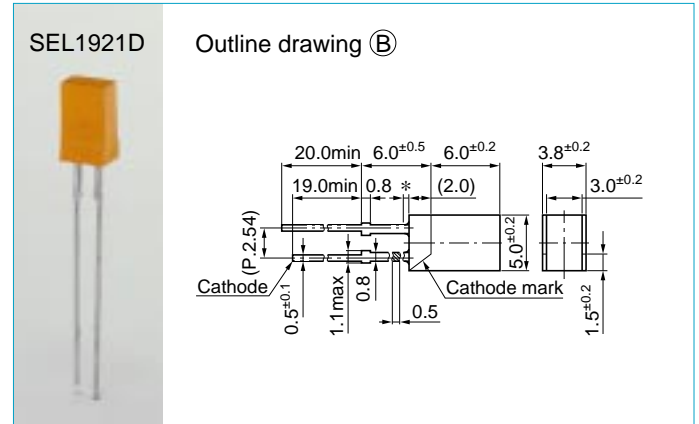

Square display LEDs

SEL1020 series

SEL1021 series

SEL1022 series

SEL1024 series

External dimensions: Unit: mm Tolerance: ±0.3
 * Resin heap: 1.5 mm Max

Absolute maximum ratings (Ta=25°C)

Symbol	Unit	Ratings
I _F	mA	30
I _{FP}	mA	100
V _R	V	3
Top	°C	-30 to +85
Tstg	°C	-30 to +100

Type No.	Display form (ø: mm)	Type of lens	Emitting color	Electro-optical characteristics (Ta=25°C)								Outline drawing	
				V _F (V)		Condition I _F (mA)	I _R (μA)	Condition V _R (V)	I _v (mcd)		λ _p (nm)		Δλ
				typ	max				typ	Condition I _F (mA)			
SEL1120R	 2x5	Red tinted, diffused	Red	2.0	2.5	10	50	3	0.7	10	700	100	Ⓐ
SEL1420G	 2x5	Green tinted, diffused	Green						2.0	20	560	20	
SEL1720Y	 2x5	Yellow tinted, diffused	Yellow	1.9	2.5	10	50	3	0.7	10	570	40	
SEL1820D	 2x5	Orange tinted, diffused	Amber						2.0		610	35	
SEL1920D	 2x5	Orange tinted, diffused	Orange	0.7	587	33							
SEL1121R	 3x5	Red tinted, diffused	Red	2.0	2.5	10	50	3	0.7	10	700	100	Ⓑ
SEL1421G	 3x5	Green tinted, diffused	Green						2.0	20	560	20	
SEL1721Y	 3x5	Yellow tinted, diffused	Yellow	1.9	2.5	10	50	3	0.7	10	570	40	
SEL1821D	 3x5	Orange tinted, diffused	Amber						1.5		610	35	
SEL1921D	 3x5	Orange tinted, diffused	Orange	0.7	587	33							
SEL1222R	 2.5x5	Red tinted, diffused	High intensity red	1.9	2.5	10	50	3	5.0	20	630	35	Ⓒ
SEL1422G	 2.5x5	Green tinted, diffused	Green	2.0					4.0	560	20		
SEL1722Y	 2.5x5	Yellow tinted, diffused	Yellow	1.9	2.5	10	50	3	4.0	10	570	40	
SEL1822D	 2.5x5	Orange tinted, diffused	Amber						2.5		610	35	
SEL1922D	 2.5x5	Orange tinted, diffused	Orange	3.0	587	33							
SEL1124R	 1x4.9	Red tinted, diffused	Red	2.0	2.5	10	50	3	0.7	10	700	100	Ⓓ
SEL1424G	 1x4.9	Green tinted, diffused	Green						2.0	20	560	20	
SEL1724Y	 1x4.9	Yellow tinted, diffused	Yellow	1.9	2.5	10	50	3	0.7	10	570	40	
SEL1824D	 1x4.9	Orange tinted, diffused	Amber						2.1		610	35	
SEL1924D	 1x4.9	Orange tinted, diffused	Orange	0.7	587	33							