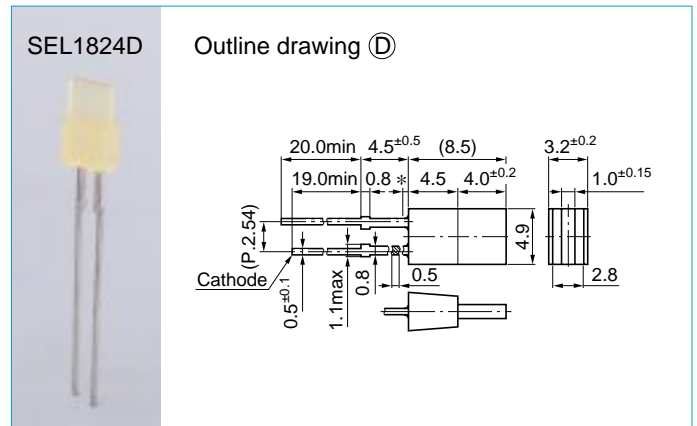

Square display LEDs

SEL1020 series

SEL1021 series

SEL1022 series

SEL1024 series

External dimensions: Unit: mm Tolerance: ± 0.3
 * Resin heap: 1.5 mm Max

Absolute maximum ratings (Ta=25°C)

Symbol	Unit	Ratings
I _F	mA	30
I _{FP}	mA	100
V _R	V	3
Top	°C	-30 to +85
Tstg	°C	-30 to +100

Type No.	Display form (ø: mm)	Type of lens	Emitting color	Electro-optical characteristics (Ta=25°C)								Outline drawing	
				V _F (V)		Condition I _F (mA)	I _R (μA)	Condition V _R (V)	I _v (mcd)	Condition I _F (mA)	λ _p		Δλ
				typ	max		max		typ		(nm)		typ
SEL1120R	 2x5	Red tinted, diffused	Red	2.0	2.5	10	50	3	0.7	10	700	100	Ⓐ
SEL1420G	 2x5	Green tinted, diffused	Green						2.0	20	560	20	
SEL1720Y	 2x5	Yellow tinted, diffused	Yellow	1.9	2.5	10	50	3	0.7	10	570	40	
SEL1820D	 2x5	Orange tinted, diffused	Amber						2.0		610	35	
SEL1920D	 2x5	Orange tinted, diffused	Orange	0.7	587	33							
SEL1121R	 3x5	Red tinted, diffused	Red	2.0	2.5	10	50	3	0.7	10	700	100	Ⓑ
SEL1421G	 3x5	Green tinted, diffused	Green						2.0	20	560	20	
SEL1721Y	 3x5	Yellow tinted, diffused	Yellow	1.9	2.5	10	50	3	0.7	10	570	40	
SEL1821D	 3x5	Orange tinted, diffused	Amber						1.5		610	35	
SEL1921D	 3x5	Orange tinted, diffused	Orange	0.7	587	33							
SEL1222R	 2.5x5	Red tinted, diffused	High intensity red	1.9	2.5	10	50	3	5.0	20	630	35	Ⓒ
SEL1422G	 2.5x5	Green tinted, diffused	Green	2.0					4.0	560	20		
SEL1722Y	 2.5x5	Yellow tinted, diffused	Yellow	1.9	2.5	10	50	3	4.0	10	570	40	
SEL1822D	 2.5x5	Orange tinted, diffused	Amber						2.5		610	35	
SEL1922D	 2.5x5	Orange tinted, diffused	Orange	3.0	587	33							
SEL1124R	 1x4.9	Red tinted, diffused	Red	2.0	2.5	10	50	3	0.7	10	700	100	Ⓓ
SEL1424G	 1x4.9	Green tinted, diffused	Green						2.0	20	560	20	
SEL1724Y	 1x4.9	Yellow tinted, diffused	Yellow	1.9	2.5	10	50	3	0.7	10	570	40	
SEL1824D	 1x4.9	Orange tinted, diffused	Amber						2.1		610	35	
SEL1924D	 1x4.9	Orange tinted, diffused	Orange	0.7	587	33							