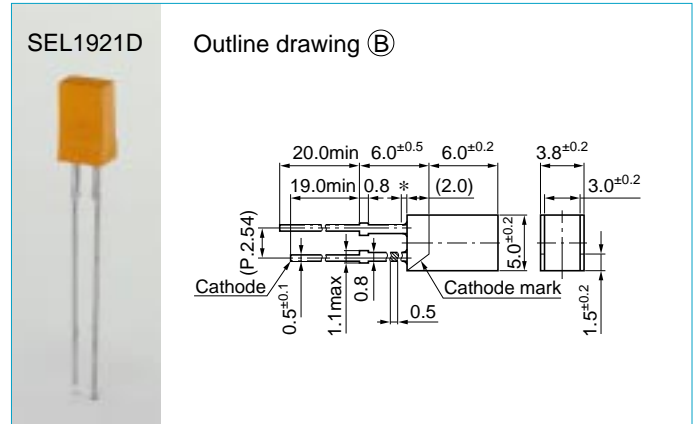

Square display LEDs

SEL1020 series

SEL1021 series

SEL1022 series

SEL1024 series

External dimensions: Unit: mm Tolerance: ± 0.3
 * Resin heap: 1.5 mm Max

Absolute maximum ratings (Ta=25°C)

Symbol	Unit	Ratings
I _F	mA	30
I _{FP}	mA	100
V _R	V	3
Top	°C	-30 to +85
Tstg	°C	-30 to +100

Type No.	Display form (ø: mm)	Type of lens	Emitting color	Electro-optical characteristics (Ta=25°C)								Outline drawing	
				V _F (V)		Condition I _F (mA)	I _R (μA)	Condition V _R (V)	I _v (mcd)	Condition I _F (mA)	λ _p		Δλ
				typ	max		max		typ		(nm)		typ
SEL1120R	 2x5	Red tinted, diffused	Red	2.0	2.5	10	50	3	0.7	10	700	100	Ⓐ
SEL1420G	 2x5	Green tinted, diffused	Green						2.0	20	560	20	
SEL1720Y	 2x5	Yellow tinted, diffused	Yellow	1.9	2.5	10	50	3	0.7	10	570	40	
SEL1820D	 2x5	Orange tinted, diffused	Amber						2.0		610	35	
SEL1920D	 2x5	Orange tinted, diffused	Orange	0.7	587	33							
SEL1121R	 3x5	Red tinted, diffused	Red	2.0	2.5	10	50	3	0.7	10	700	100	Ⓑ
SEL1421G	 3x5	Green tinted, diffused	Green						2.0	20	560	20	
SEL1721Y	 3x5	Yellow tinted, diffused	Yellow	1.9	2.5	10	50	3	0.7	10	570	40	
SEL1821D	 3x5	Orange tinted, diffused	Amber						1.5		610	35	
SEL1921D	 3x5	Orange tinted, diffused	Orange	0.7	587	33							
SEL1222R	 2.5x5	Red tinted, diffused	High intensity red	1.9	2.5	10	50	3	5.0	20	630	35	Ⓒ
SEL1422G	 2.5x5	Green tinted, diffused	Green	2.0					4.0	560	20		
SEL1722Y	 2.5x5	Yellow tinted, diffused	Yellow	1.9	2.5	10	50	3	4.0	10	570	40	
SEL1822D	 2.5x5	Orange tinted, diffused	Amber						2.5		610	35	
SEL1922D	 2.5x5	Orange tinted, diffused	Orange	3.0	587	33							
SEL1124R	 1x4.9	Red tinted, diffused	Red	2.0	2.5	10	50	3	0.7	10	700	100	Ⓓ
SEL1424G	 1x4.9	Green tinted, diffused	Green						2.0	20	560	20	
SEL1724Y	 1x4.9	Yellow tinted, diffused	Yellow	1.9	2.5	10	50	3	0.7	10	570	40	
SEL1824D	 1x4.9	Orange tinted, diffused	Amber						2.1		610	35	
SEL1924D	 1x4.9	Orange tinted, diffused	Orange	0.7	587	33							