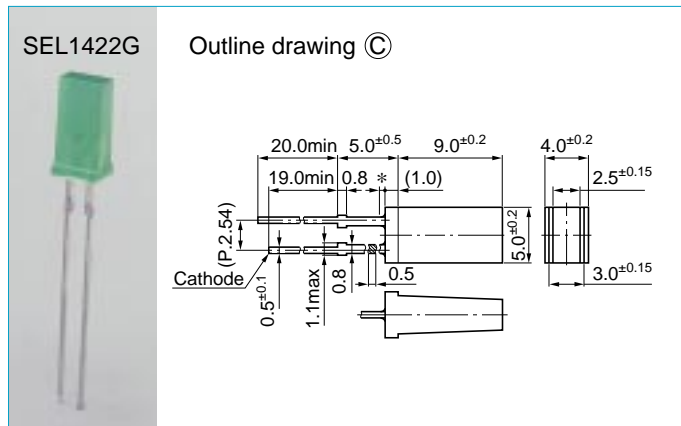

Square display LEDs

SEL1020 series

SEL1021 series

SEL1022 series

SEL1024 series

External dimensions: Unit: mm Tolerance: ± 0.3
 * Resin heap: 1.5 mm Max

Absolute maximum ratings (Ta=25°C)

Symbol	Unit	Ratings
I _F	mA	30
I _{FP}	mA	100
V _R	V	3
Top	°C	-30 to +85
Tstg	°C	-30 to +100

Type No.	Display form (ø: mm)	Type of lens	Emitting color	Electro-optical characteristics (Ta=25°C)								Outline drawing	
				V _F (V)		Condition I _F (mA)	I _R (μA)	Condition V _R (V)	I _v (mcd)	Condition I _F (mA)	λ _p		Δλ
				typ	max		max		typ		(nm)		typ
SEL1120R	 2x5	Red tinted, diffused	Red	2.0	2.5	10	50	3	0.7	10	700	100	Ⓐ
SEL1420G	 2x5	Green tinted, diffused	Green						2.0	20	560	20	
SEL1720Y	 2x5	Yellow tinted, diffused	Yellow	1.9	2.5	10	50	3	0.7	10	570	40	
SEL1820D	 2x5	Orange tinted, diffused	Amber						2.0		610	35	
SEL1920D	 2x5	Orange tinted, diffused	Orange	0.7	587	33							
SEL1121R	 3x5	Red tinted, diffused	Red	2.0	2.5	10	50	3	0.7	10	700	100	Ⓑ
SEL1421G	 3x5	Green tinted, diffused	Green						2.0	20	560	20	
SEL1721Y	 3x5	Yellow tinted, diffused	Yellow	1.9	2.5	10	50	3	0.7	10	570	40	
SEL1821D	 3x5	Orange tinted, diffused	Amber						1.5		610	35	
SEL1921D	 3x5	Orange tinted, diffused	Orange	0.7	587	33							
SEL1222R	 2.5x5	Red tinted, diffused	High intensity red	1.9	2.5	10	50	3	5.0	20	630	35	Ⓒ
SEL1422G	 2.5x5	Green tinted, diffused	Green	2.0					4.0	560	20		
SEL1722Y	 2.5x5	Yellow tinted, diffused	Yellow	1.9	2.5	10	50	3	4.0	10	570	40	
SEL1822D	 2.5x5	Orange tinted, diffused	Amber						2.5		610	35	
SEL1922D	 2.5x5	Orange tinted, diffused	Orange	3.0	587	33							
SEL1124R	 1x4.9	Red tinted, diffused	Red	2.0	2.5	10	50	3	0.7	10	700	100	Ⓓ
SEL1424G	 1x4.9	Green tinted, diffused	Green						2.0	20	560	20	
SEL1724Y	 1x4.9	Yellow tinted, diffused	Yellow	1.9	2.5	10	50	3	0.7	10	570	40	
SEL1824D	 1x4.9	Orange tinted, diffused	Amber						2.1		610	35	
SEL1924D	 1x4.9	Orange tinted, diffused	Orange	0.7	587	33							