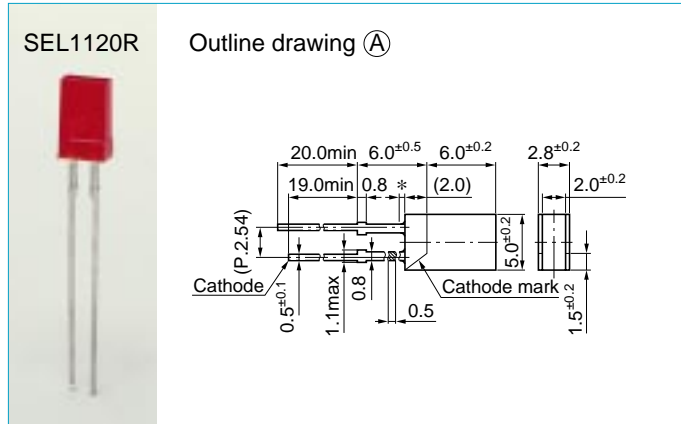

Square display LEDs

SEL1020 series

SEL1021 series

SEL1022 series

SEL1024 series

External dimensions: Unit: mm Tolerance: ± 0.3
 * Resin heap: 1.5 mm Max

Absolute maximum ratings (Ta=25°C)

Symbol	Unit	Ratings
I _F	mA	30
I _{FP}	mA	100
V _R	V	3
Top	°C	-30 to +85
Tstg	°C	-30 to +100

Type No.	Display form (ø: mm)	Type of lens	Emitting color	Electro-optical characteristics (Ta=25°C)								Outline drawing	
				V _F (V)		Condition I _F (mA)	I _R (μA)	Condition V _R (V)	I _v (mcd)	Condition I _F (mA)	λ _p		Δλ
				typ	max		max		typ		(nm)		typ
SEL1120R	 2x5	Red tinted, diffused	Red	2.0	2.5	10	50	3	0.7	10	700	100	Ⓐ
SEL1420G	 2x5	Green tinted, diffused	Green						2.0	20	560	20	
SEL1720Y	 2x5	Yellow tinted, diffused	Yellow	1.9	2.5	10	50	3	0.7	10	570	40	
SEL1820D	 2x5	Orange tinted, diffused	Amber						2.0		610	35	
SEL1920D	 2x5	Orange tinted, diffused	Orange	0.7	587	33							
SEL1121R	 3x5	Red tinted, diffused	Red	2.0	2.5	10	50	3	0.7	10	700	100	Ⓑ
SEL1421G	 3x5	Green tinted, diffused	Green						2.0	20	560	20	
SEL1721Y	 3x5	Yellow tinted, diffused	Yellow	1.9	2.5	10	50	3	0.7	10	570	40	
SEL1821D	 3x5	Orange tinted, diffused	Amber						1.5		610	35	
SEL1921D	 3x5	Orange tinted, diffused	Orange	0.7	587	33							
SEL1222R	 2.5x5	Red tinted, diffused	High intensity red	1.9	2.5	10	50	3	5.0	20	630	35	Ⓒ
SEL1422G	 2.5x5	Green tinted, diffused	Green	2.0					4.0	560	20		
SEL1722Y	 2.5x5	Yellow tinted, diffused	Yellow	1.9	2.5	10	50	3	4.0	10	570	40	
SEL1822D	 2.5x5	Orange tinted, diffused	Amber						2.5		610	35	
SEL1922D	 2.5x5	Orange tinted, diffused	Orange	3.0	587	33							
SEL1124R	 1x4.9	Red tinted, diffused	Red	2.0	2.5	10	50	3	0.7	10	700	100	Ⓓ
SEL1424G	 1x4.9	Green tinted, diffused	Green						2.0	20	560	20	
SEL1724Y	 1x4.9	Yellow tinted, diffused	Yellow	1.9	2.5	10	50	3	0.7	10	570	40	
SEL1824D	 1x4.9	Orange tinted, diffused	Amber						2.1		610	35	
SEL1924D	 1x4.9	Orange tinted, diffused	Orange	0.7	587	33							