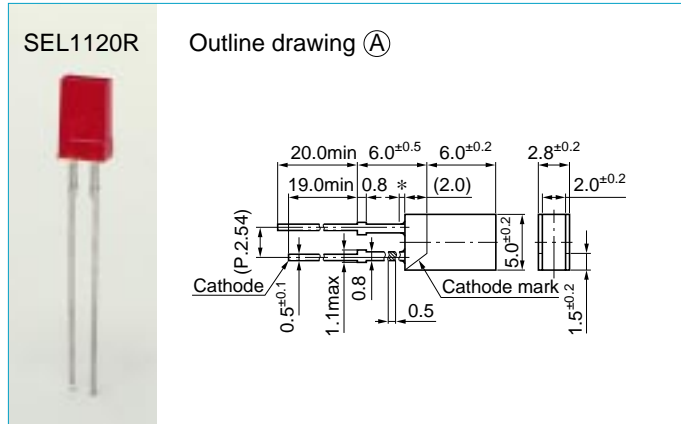

Square display LEDs

SEL1020 series

SEL1021 series

SEL1022 series

SEL1024 series

External dimensions: Unit: mm Tolerance: ±0.3
 * Resin heap: 1.5 mm Max

Absolute maximum ratings (Ta=25°C)

Symbol	Unit	Ratings
I _F	mA	30
I _{FP}	mA	100
V _R	V	3
Top	°C	-30 to +85
Tstg	°C	-30 to +100

Type No.	Display form (ø: mm)	Type of lens	Emitting color	Electro-optical characteristics (Ta=25°C)									Outline drawing
				V _F (V)		Condition I _F (mA)	I _R (μA)	Condition V _R (V)	I _v (mcd)	Condition I _F (mA)	λ _p	Δλ	
				typ	max		max		typ		(nm)	typ	
SEL1120R	 2x5	Red tinted, diffused	Red	2.0	2.5	10	50	3	0.7	10	700	100	Ⓐ
SEL1420G	 2x5	Green tinted, diffused	Green						2.0	20	560	20	
SEL1720Y	 2x5	Yellow tinted, diffused	Yellow	1.9	2.5	10	50	3	0.7	10	570	40	
SEL1820D	 2x5	Orange tinted, diffused	Amber						2.0		610	35	
SEL1920D	 2x5	Orange tinted, diffused	Orange	0.7	587	33							
SEL1121R	 3x5	Red tinted, diffused	Red	2.0	2.5	10	50	3	0.7	10	700	100	Ⓑ
SEL1421G	 3x5	Green tinted, diffused	Green						2.0	20	560	20	
SEL1721Y	 3x5	Yellow tinted, diffused	Yellow	1.9	2.5	10	50	3	0.7	10	570	40	
SEL1821D	 3x5	Orange tinted, diffused	Amber						1.5		610	35	
SEL1921D	 3x5	Orange tinted, diffused	Orange	0.7	587	33							
SEL1222R	 2.5x5	Red tinted, diffused	High intensity red	1.9	2.5	10	50	3	5.0	20	630	35	Ⓒ
SEL1422G	 2.5x5	Green tinted, diffused	Green	2.0					4.0	560	20		
SEL1722Y	 2.5x5	Yellow tinted, diffused	Yellow	1.9	2.5	10	50	3	4.0	10	570	40	
SEL1822D	 2.5x5	Orange tinted, diffused	Amber						2.5		610	35	
SEL1922D	 2.5x5	Orange tinted, diffused	Orange	3.0	587	33							
SEL1124R	 1x4.9	Red tinted, diffused	Red	2.0	2.5	10	50	3	0.7	10	700	100	Ⓓ
SEL1424G	 1x4.9	Green tinted, diffused	Green						2.0	20	560	20	
SEL1724Y	 1x4.9	Yellow tinted, diffused	Yellow	1.9	2.5	10	50	3	0.7	10	570	40	
SEL1824D	 1x4.9	Orange tinted, diffused	Amber						2.1		610	35	
SEL1924D	 1x4.9	Orange tinted, diffused	Orange	0.7	587	33							