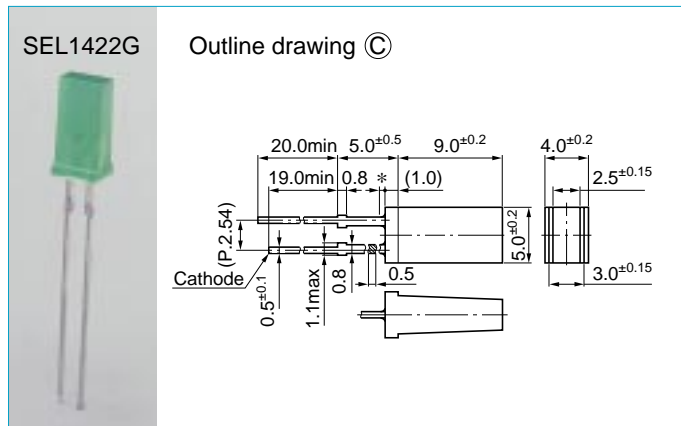

Square display LEDs

SEL1020 series

SEL1021 series

SEL1022 series

SEL1024 series

External dimensions: Unit: mm Tolerance: ±0.3
 * Resin heap: 1.5 mm Max

Absolute maximum ratings (Ta=25°C)

Symbol	Unit	Ratings
I _F	mA	30
I _{FP}	mA	100
V _R	V	3
Top	°C	-30 to +85
Tstg	°C	-30 to +100

Type No.	Display form (ø: mm)	Type of lens	Emitting color	Electro-optical characteristics (Ta=25°C)									Outline drawing
				V _F (V)		Condition I _F (mA)	I _R (μA)	Condition V _R (V)	I _v (mcd)	Condition I _F (mA)	λ _p	Δλ	
				typ	max		max		typ		(nm)	typ	
SEL1120R	 2x5	Red tinted, diffused	Red	2.0	2.5	10	50	3	0.7	10	700	100	Ⓐ
SEL1420G	 2x5	Green tinted, diffused	Green						2.0	20	560	20	
SEL1720Y	 2x5	Yellow tinted, diffused	Yellow	1.9	2.5	10	50	3	0.7	10	570	40	
SEL1820D	 2x5	Orange tinted, diffused	Amber						2.0		610	35	
SEL1920D	 2x5	Orange tinted, diffused	Orange	0.7	587	33							
SEL1121R	 3x5	Red tinted, diffused	Red	2.0	2.5	10	50	3	0.7	10	700	100	Ⓑ
SEL1421G	 3x5	Green tinted, diffused	Green						2.0	20	560	20	
SEL1721Y	 3x5	Yellow tinted, diffused	Yellow	1.9	2.5	10	50	3	0.7	10	570	40	
SEL1821D	 3x5	Orange tinted, diffused	Amber						1.5		610	35	
SEL1921D	 3x5	Orange tinted, diffused	Orange	0.7	587	33							
SEL1222R	 2.5x5	Red tinted, diffused	High intensity red	1.9	2.5	10	50	3	5.0	20	630	35	Ⓒ
SEL1422G	 2.5x5	Green tinted, diffused	Green	2.0					4.0	560	20		
SEL1722Y	 2.5x5	Yellow tinted, diffused	Yellow	1.9	2.5	10	50	3	4.0	10	570	40	
SEL1822D	 2.5x5	Orange tinted, diffused	Amber						2.5		610	35	
SEL1922D	 2.5x5	Orange tinted, diffused	Orange	3.0	587	33							
SEL1124R	 1x4.9	Red tinted, diffused	Red	2.0	2.5	10	50	3	0.7	10	700	100	Ⓓ
SEL1424G	 1x4.9	Green tinted, diffused	Green						2.0	20	560	20	
SEL1724Y	 1x4.9	Yellow tinted, diffused	Yellow	1.9	2.5	10	50	3	0.7	10	570	40	
SEL1824D	 1x4.9	Orange tinted, diffused	Amber						2.1		610	35	
SEL1924D	 1x4.9	Orange tinted, diffused	Orange	0.7	587	33							