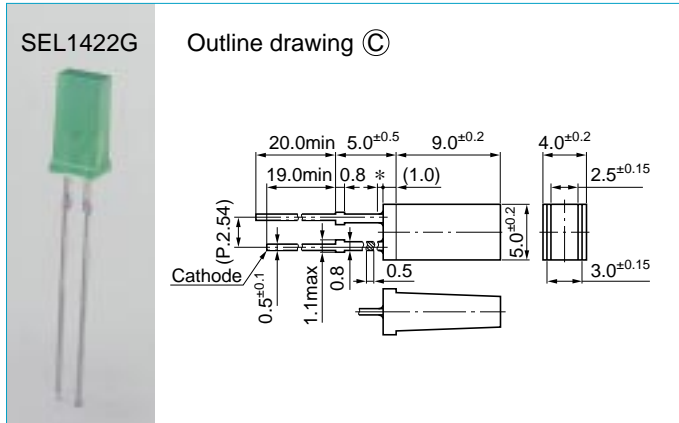

## SEL1024 series

External dimensions: Unit: mm Tolerance: ±0.3  
 \* Resin heap: 1.5 mm Max

**Absolute maximum ratings (Ta=25°C)**

Symbol	Unit	Ratings
I <sub>F</sub>	mA	30
I <sub>FP</sub>	mA	100
V <sub>R</sub>	V	3
Top	°C	-30 to +85
Tstg	°C	-30 to +100