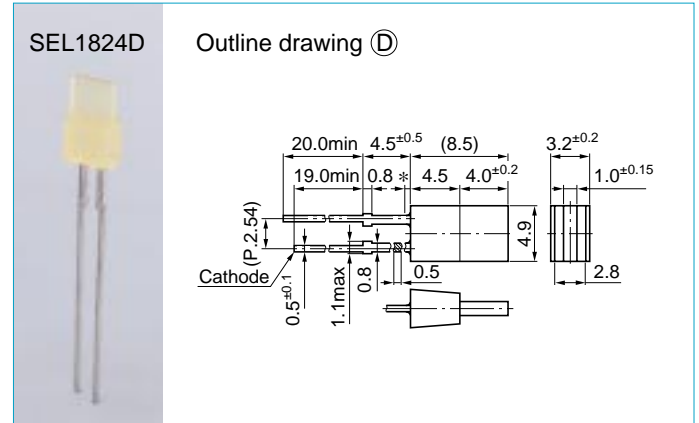

## SEL1024 series

External dimensions: Unit: mm Tolerance: ±0.3  
 \* Resin heap: 1.5 mm Max

**Absolute maximum ratings (Ta=25°C)**

Symbol	Unit	Ratings
I <sub>F</sub>	mA	30
I <sub>FP</sub>	mA	100
V <sub>R</sub>	V	3
Top	°C	-30 to +85
Tstg	°C	-30 to +100