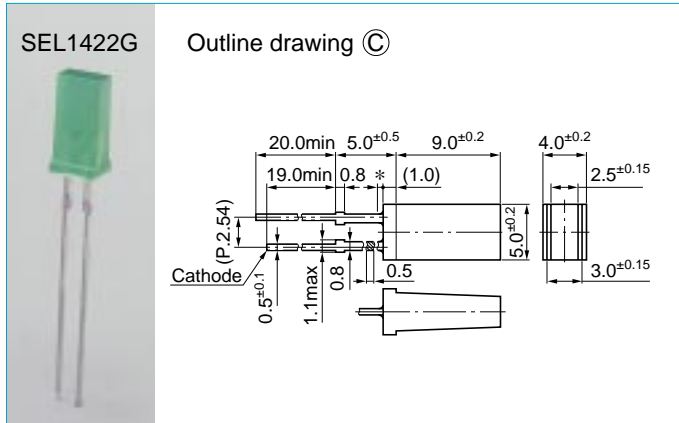

## SEL1024 series

External dimensions: Unit: mm Tolerance: ±0.3  
 \* Resin heap: 1.5 mm Max

**Absolute maximum ratings (Ta=25°C)**

| Symbol          | Unit | Ratings     |
|-----------------|------|-------------|
| I <sub>F</sub>  | mA   | 30          |
| I <sub>FP</sub> | mA   | 100         |
| V <sub>R</sub>  | V    | 3           |
| Top             | °C   | -30 to +85  |
| Tstg            | °C   | -30 to +100 |