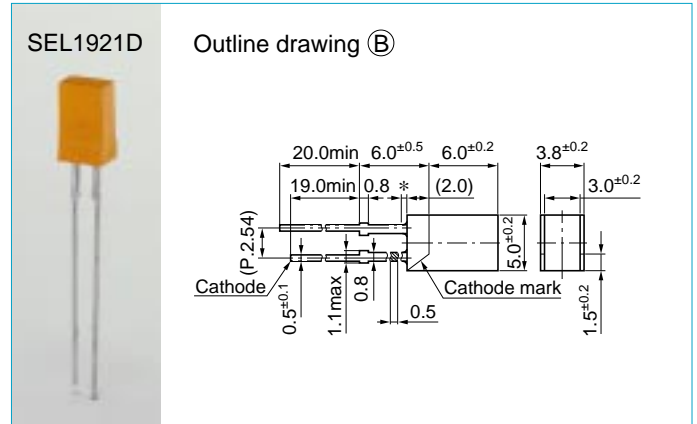

SEL1021 series