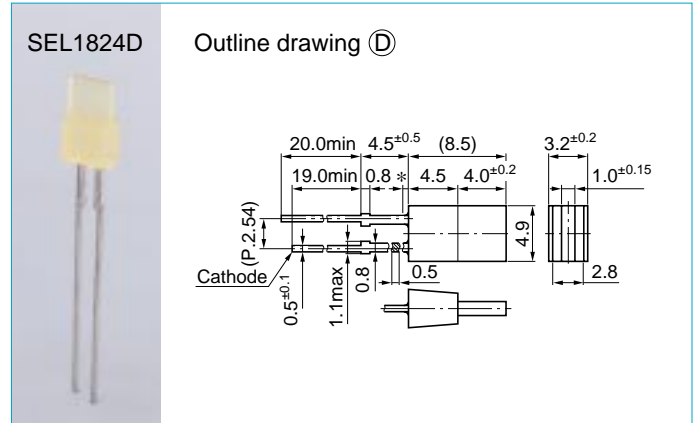

## SEL1024 series

External dimensions: Unit: mm Tolerance: ±0.3  
 \* Resin heap: 1.5 mm Max

**Absolute maximum ratings (Ta=25°C)**

| Symbol          | Unit | Ratings     |
|-----------------|------|-------------|
| I <sub>F</sub>  | mA   | 30          |
| I <sub>FP</sub> | mA   | 100         |
| V <sub>R</sub>  | V    | 3           |
| Top             | °C   | -30 to +85  |
| Tstg            | °C   | -30 to +100 |