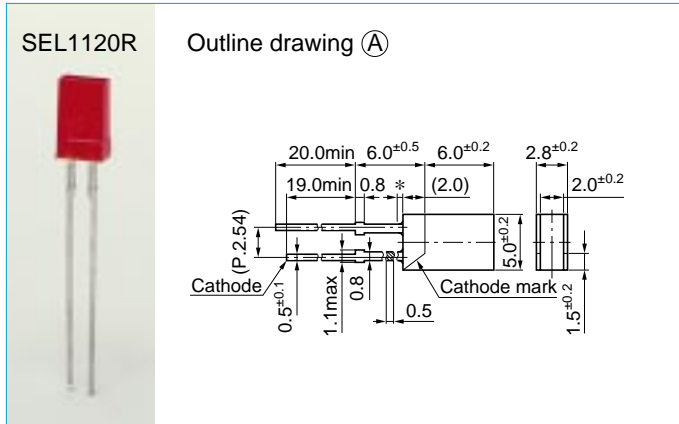

Square display LEDs

SEL1020 series