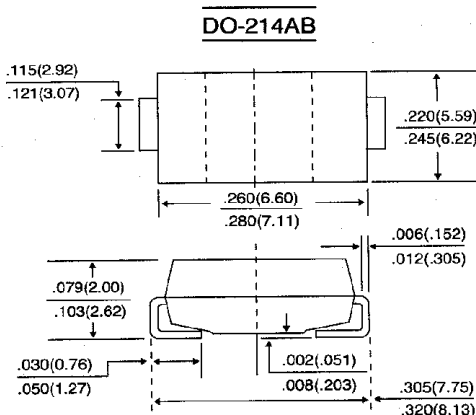

### MECHANICAL DATA

Case: JEDEC DO214AB molded plastic over passivated junction

Terminals: Solder plated, solderable per MIL-STD-750, Method 2026

Standard Packaging: 16mm tape (EIA-481)

Weight: .007 ounces, 0.21 gram

Dimensions in inches and (millimeters)  
\*Typical Range