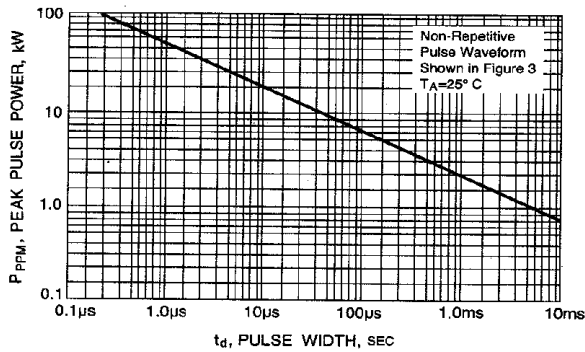

### MAXIMUM RATINGS AND ELECTRICAL CHARACTERISTICS

Ratings at 25°C ambient temperature unless otherwise specified.

|  | SYMBOLS        | VALUE        | UNITS |
|--|----------------|--------------|-------|
| Peak Pulse Power Dissipation on 10/1000 $\mu s$ waveform (Notes 1, 2, Fig. 1)                                | $P_{PPM}$      | Minimum 3000 | Watts |
| Peak Pulse Current on 10/1000 $\mu s$ waveform (Note 1, Fig. 3)  | $I_{PPM}$      | See Table 1  | Amps  |
| Peak forward Surge Current 8.3ms single half sine-wave superimposed on rated load (JEDEC Method) (NOTES 2,3) | $I_{FSM}$      | 200.0        | Amps  |
| Operating Junction and Storage Temperature Range   | $T_J, T_{STG}$ | -55 to +150  | °C    |

**NOTES:**

1. Non-repetitive current pulse, per Fig.3 and derated above  $T_A = 25^\circ C$  per Fig. 2.
2. Mounted on 8.0mm<sup>2</sup> copper pads to each terminal.
3. 8.3ms single half sine-wave, or equivalent square wave, duty cycle = 4 pulses per minutes maximum.

FIGURE 1 PEAK PULSE POWER VS PULSE TIME

FIGURE 2 DERATING CURVE

FIGURE 3 PULSE WAVEFORM

FIGURE 4 TYPICAL CAPACITANCE VS STAND-OFF VOLTAGE

FIGURE 5 MAXIMUM NON-REPETITIVE PEAK FORWARD SURGE CURRENT