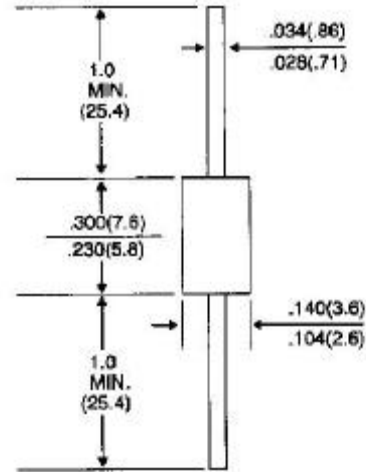

## DO-15

Dimensions in inches and (millimeters)

## MECHANICAL DATA

Case: JEDEC DO-15 molded plastic

Terminals: Axial leads, solderable per

MIL-STD-202, Method 208

Polarity: Color band denoted cathode

except Bipolar

Mounting Position: Any

Weight: 0.015 ounce, 0.4 gram

NOTES:

1. Non-repetitive current pulse, per Fig. 3 and derated above  $T_A=25$  per Fig. 2.
2. Mounted on Copper Leaf area of  $1.57\text{in}^2 (40\text{mm}^2)$ .
3. 8.3ms single half sine-wave, duty cycle= 4 pulses per minutes maximum.